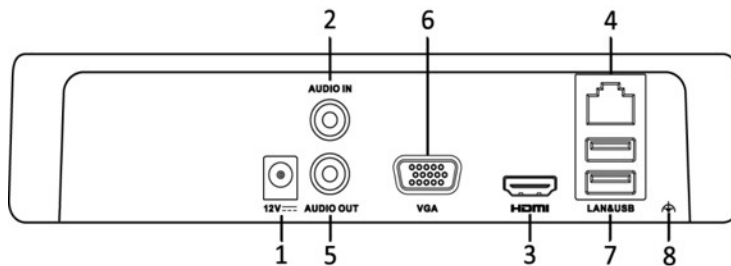

Physical Interfaces

DS-7W00NI-E1

Index	Name	Index	Name
1	Power Supply	5	Audio Out
2	Audio In	6	VGA Interface
3	HDMI Interface	7	USB Interface
4	LAN Network Interface	8	Ground