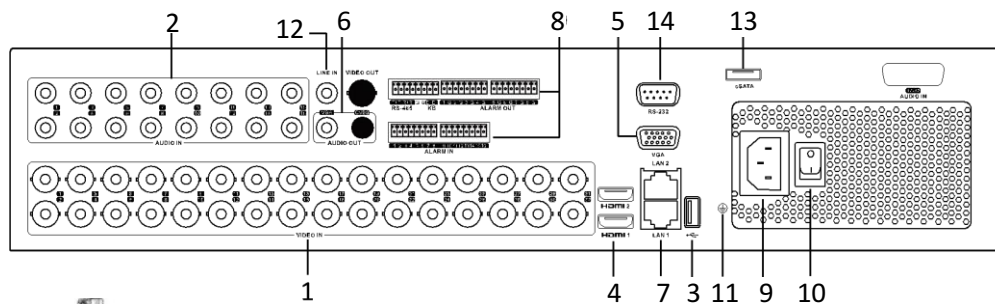

Physical Interfaces

The rear panel of DS-8124HGHI-SH provides 24 video input interfaces.

Index	Description	Index	Description
1	VIDEO IN	8	RS-485 Serial Interface, Keyboard Interface, ALARM IN and ALARM OUT
2	AUDIO IN, RCA Connector	9	100 to 240 VAC Power Input
3	USB Interface	10	Power Switch
4	HDMI1 and HDMI2 Interfaces	11	GND
5	VGA Interface	12	LINE IN
6	AUDIO OUT	13	eSATA Interface
7	LAN1/LAN2 Network Interfaces	14	RS-232 Serial Interface

Available Models

Distributed by

DS-8124HGHI-SH, DS-8132HGHI-SH

Headquarters

No.555 Qianmo Road, Binjiang District,
Hangzhou 310051, China
T +86-571-8807-5998
overseasbusiness@hikvision.com

Hikvision USA
T +1-909-895-0400
sales.usa@hikvision.com

Hikvision Italy
T +39-0438-6902
info.it@hikvision.com

Hikvision Singapore
T +65-6684-4718
sg@hikvision.com

Hikvision Africa
T +27 (10) 0351172
sale.africa@hikvision.com

Hikvision Europe
T +31-23-55-42-770
info.eu@hikvision.com

Hikvision France
T +33(0)1-85-330-450
info.fr@hikvision.com

Hikvision Oceania
T +61-2-8599-4233
salesau@hikvision.com

Hikvision Hong Kong
T +852-2151-1761

Hikvision Middle East
T +971-4-8816086
salesme@hikvision.com

Hikvision Spain
T +34-91-737-16-55
info.es@hikvision.com

Hikvision Canada
T +1-909-895-0400
sales.usa@hikvision.com

Hikvision Russia
T +7-495-669-67-99
sateru@hikvision.com

Hikvision Poland
T +48-22-460-01-50
poland@hikvision.com

Hikvision Korea
T +82-31-731-8841
sales.korea@hikvision.com

Hikvision India
T +91-22-28469900
sales@pramahikvision.com

Hikvision UK
T +01628-902140
support.uk@hikvision.com

Hikvision Brazil
T +55 11 3318-0050
Latam.support@hikvision.com