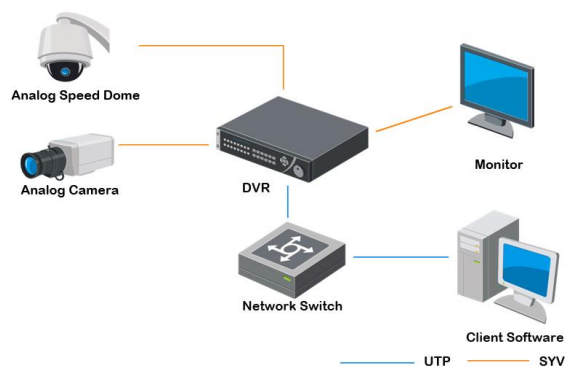

Typical Application: