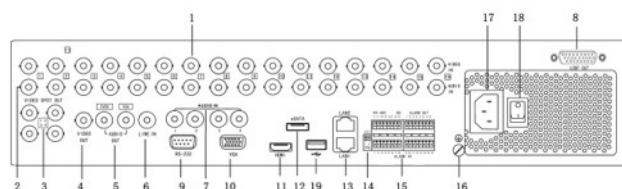

Physical Interfaces: