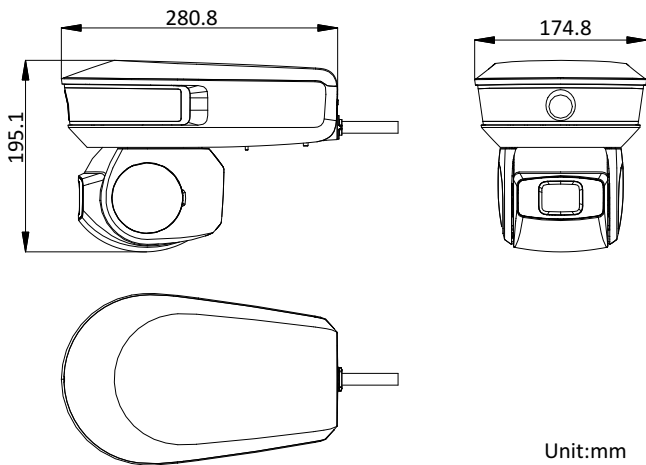

Available Model

iDS-2PT9122IX-DE/S (5-50 mm) (4 mm), 12 VDC & Hi-PoE

Dimension

Accessories

DS-2601ZJ-P
Wall Mounting Bracket

Note:

DS-2601ZJ-P is included. And you should purchase DS-2115ZJ-P in addition. The diameter of the hold hoop is 67 mm to 127 mm.