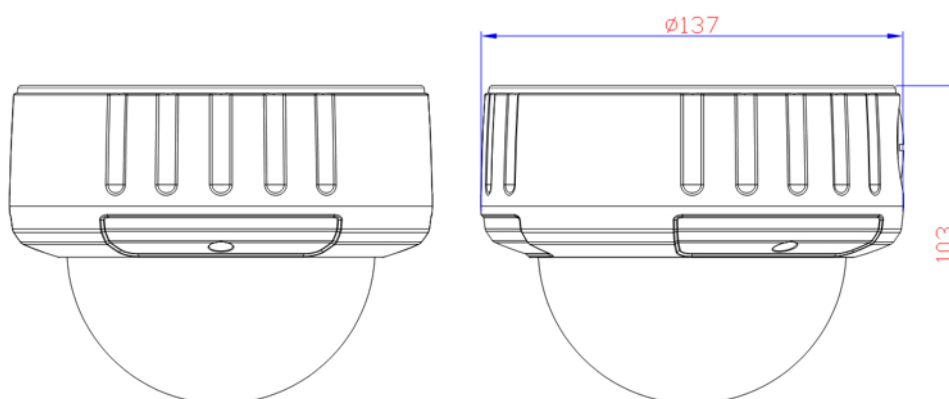

CALIPD-BIVF-V(P)

www.black.honeywell.com

2 Megapixel Full HD 1080P TDN IR Vandal-Proof IP Dome Camera

Model	CALIPD-BIVF-V	CALIPD-BIVF-VP
Power Supply	DC12V±10%	DC12V±10%, PoE
Power over Ethernet (PoE)	N/A	IEEE 802.3af
Dimension	Φ137mm x 103mm	
Weight	635g	
IP Protection	IP66	
Certificate	CE, FCC, C-tick	

Note: Honeywell reserves the right, without notification, to make changes in product design and/or specifications.

DIMENSION

ORDERING

CALIPB-BIVF-V	Weather-proof IR Dome Camera, Vandal-proof, 2 Megapixel Full HD 1080P 25fps, 1/2.8" CMOS, TDN, IR beam distance: 30~40M, 2.8~12mm vari-focal lens, IP66, 12DVC, ONVIF
CALIPB-BIVF-VP	Weather-proof IR Dome Camera, Vandal-proof, 2 Megapixel Full HD 1080P 25fps, 1/2.8" CMOS, TDN, IR beam distance: 30~40M, 2.8~12mm vari-focal lens, IP66, 12DVC, PoE, ONVIF