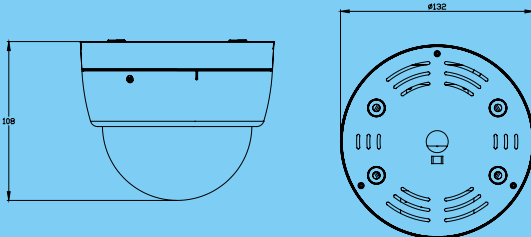

### Interface

Pan: 172°

Rotation: 172°

Tilt: 30°~90°

3-Axis Bracket

Unit: mm

### Specifications

CPU	ARM 9 ,32 bit RISC
RAM	256MB
Flash	16MB
Image Sensor	1/3.2" CMOS (2 Megapixels)
Sensitivity	0 lux (IR on)
Support DC IRIS	Yes
Lens Type	Vari-focal 2.7~9mm, F1.2
Angle of View	30.4°~101° (horizontal) 23°~75° (vertical)
ICR	Mechanism IR cut Filter (Optional)
LED	Built-in 18 IR LED (optional) IR Distance-15M (Optional)
I/O	1 in/ 1 Relay Out
Video Out	1.0Vp-p, 75Ω, BNC
Audio	G.711 audio compression Interface: Mic in Support 2-way audio
Power	Power 12V DC Power Consumption: IR on 6.2W IR off 4.7W PoE Class 0 (IEEE802.3af) , optional / Power Consumption: IR on 8.8W, IR off 6.7W
3-Axis Bracket Adjustment Angle	Pan: 172° Tilt 30°~90° Rotation 172°
Operating Temperature	-10°C~40°C
Dimensions	132mm(ψ) x 108mm(H)
weight	680g