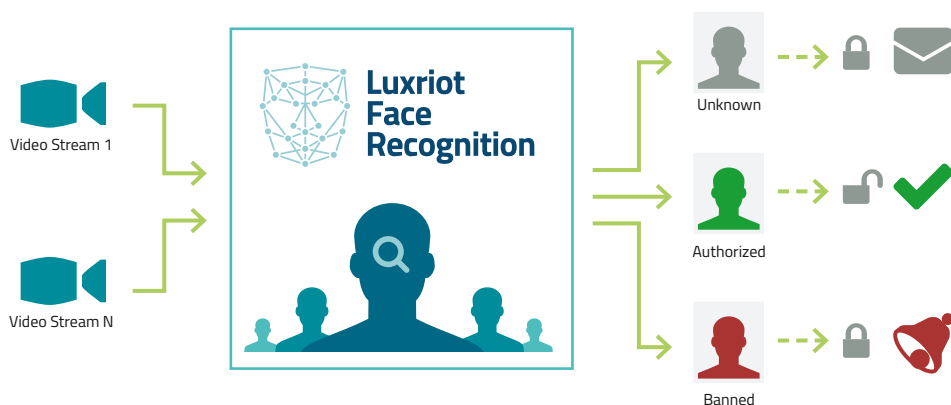

Luxriot Face Recognition

Luxriot FR is a biometric Face Recognition application which is designed to work with Luxriot VMS Server.

The technology assures system performance and reliability with live face detection, simultaneous multiple face recognition and fast face matching in 1-to-1 and 1-to-many modes.

Luxriot FR is ideally suited for HR control applications as well as for security and enforcement applications.

Key Features:

- High performance recognition engine with low error rate
- Multitude of supported IP and analog cameras
- Easy to use User Interface for setup, monitoring and data retrieval
- Simultaneous multiple video streams processing
- Flexible actions configuration for vast tags of persons
- Archive investigation by a persons photo

Luxriot FR Software Features

- Efficient recognition with low error rate
- Quick and convenient registered faces search and browsing
- Simultaneous multiple face processing in live video
- Storing recognized faces images on local or central database
- Relies on Luxriot VMS servers for live and recorded video streams
- Process video streams from multiple Luxriot VMS servers
- Very simple installation with configured ready to go data base
- Option to use own data base instead of default one