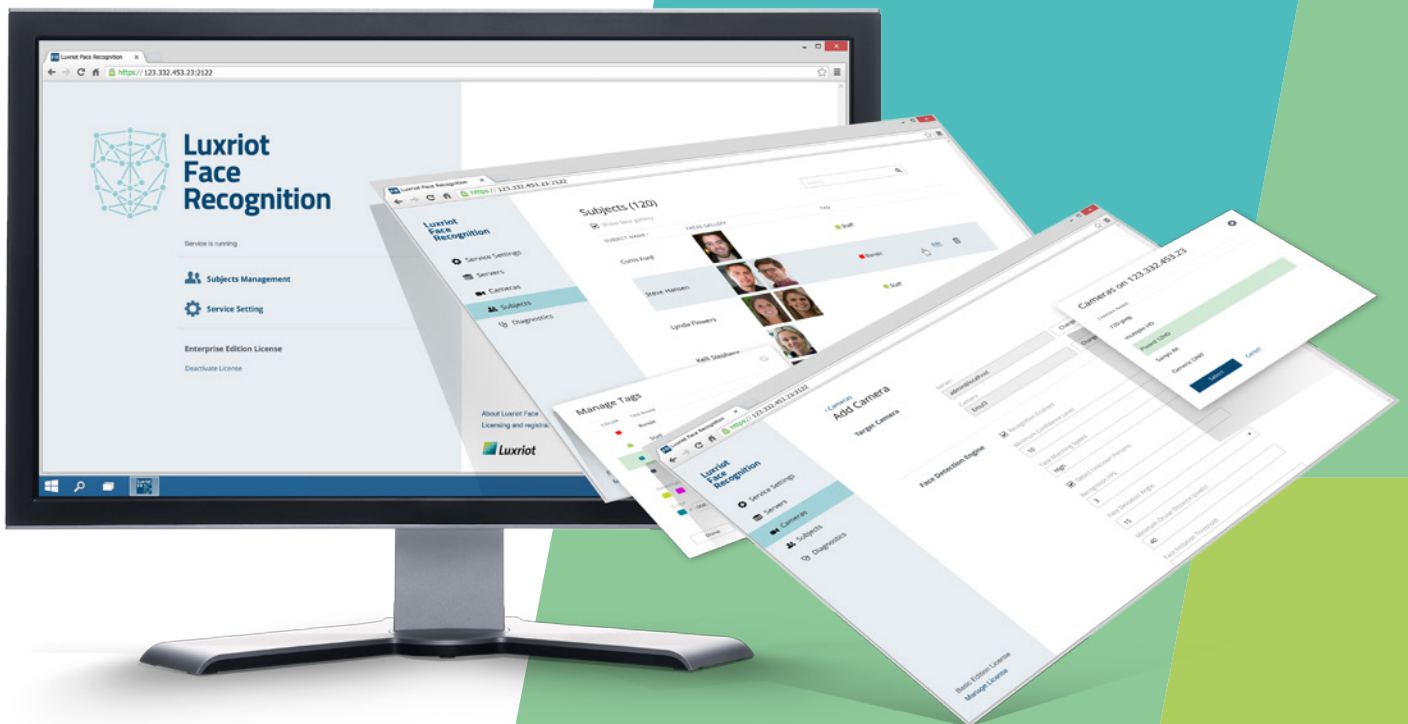

Luxriot Face Recognition

Luxriot FR is a biometric Face Recognition application which is designed to work with Luxriot VMS Server.

The technology assures system performance and reliability with live face detection, simultaneous multiple face recognition and fast face matching in 1-to-1 and 1-to-many modes.

Luxriot FR is ideally suited for HR control applications as well as for security and enforcement applications.

Key Features:

- High performance recognition engine with low error rate
- Multitude of supported IP and analog cameras
- Easy to use User Interface for setup, monitoring and data retrieval
- Simultaneous multiple video streams processing
- Flexible actions configuration for vast tags of persons
- Archive investigation by a persons photo

Luxriot FR Software Features

- Efficient recognition with low error rate
- Quick and convenient registered faces search and browsing
- Simultaneous multiple face processing in live video
- Storing recognized faces images on local or central database
- Relies on Luxriot VMS servers for live and recorded video streams
- Process video streams from multiple Luxriot VMS servers
- Very simple installation with configured ready to go data base
- Option to use own data base instead of default one

Licensing

Features	Luxriot FR Basic License	Luxriot FR Enterprise License
Maximum number of faces recognized in 10 seconds per system	5	500*
Maximum number of simultaneously connected video streams	2	10**
Maximum number of simultaneously recognized faces per system	1	50*
Required minimal face presence time for accurate recognition	1 second	0,1 second