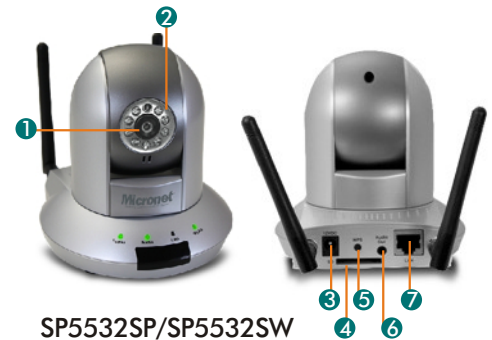

Pan/Tilt IP Camera

SPECIFICATION

Model	SP5532SP	SP5532SW
Indoor/Outdoor	Indoor	
Minimum Illumination	1.0 Lux	
Sensor	1.3 Megapixel CMOS	
Lens Type	3.58mm, F 2.0, Fixed Lens	
Built-in IR LED	YES	
Compression	H.264/MPEG-4 / M-JPEG	
Video Streaming	Dual Stream	
Maximum Image Resolution	SXGA (1280x1024)	
Frame Rate at Highest Resolution	30fps(640x480) 15fps(1280x1024)	
Audio Compression	A-law for (H.264 / MPEG-4) and GSM0610 for (M-JPEG)	
2-Way Audio	YES	
Wired LAN	10 / 100 Mbps RJ-45	
Wireless LAN	---	802.11 b/g/n
PoE Support	YES	—
Casing	plastic	
Dimensions (WxHxD)	113 x 125x 112mm	113 x 125x 119mm
Weight	305g	305g
Value-added Feature	4x Digital Zoom · SD Card Recording/Mechanical 355° Pan/ 120° Tilt · iPhone Support	

The product specifications are subject to change without prior notice

ORDERING INFORMATION

Model	Description
SP5532SP	Pan/Tilt Internet Camera, PoE, Wired
SP5532SW	Pan/Tilt Internet Camera, Wireless 802.11 b/g/n

SP5532SP/SP5532SW Pan/Tilt IP Camera

- 1 Microphone
- 2 IR LED
- 3 Power Jack
- 4 SD Card Slot
- 5 WPS
- 6 Audio-out Connector
- 7 RJ-45 port

COMPANION PRODUCTS

Consider the following Micronet products as a factor in your network planning.

- Ethernet Switch
- Industrial Ethernet
- IP Surveillance
- Wireless LAN
- VDSL · ADSL and Broadband
- IP Telephony
- KVM Switch
- Network Appliance
- Structured Cabling System

Copyright © 2012 Micronet Communications Inc. All technical information in this document is subject to change without prior notice. Micronet, EtherFast and MicroView are registered trademarks of Micronet Communications Inc. All other trademarks and registered trademarks are properties of their respective holders.