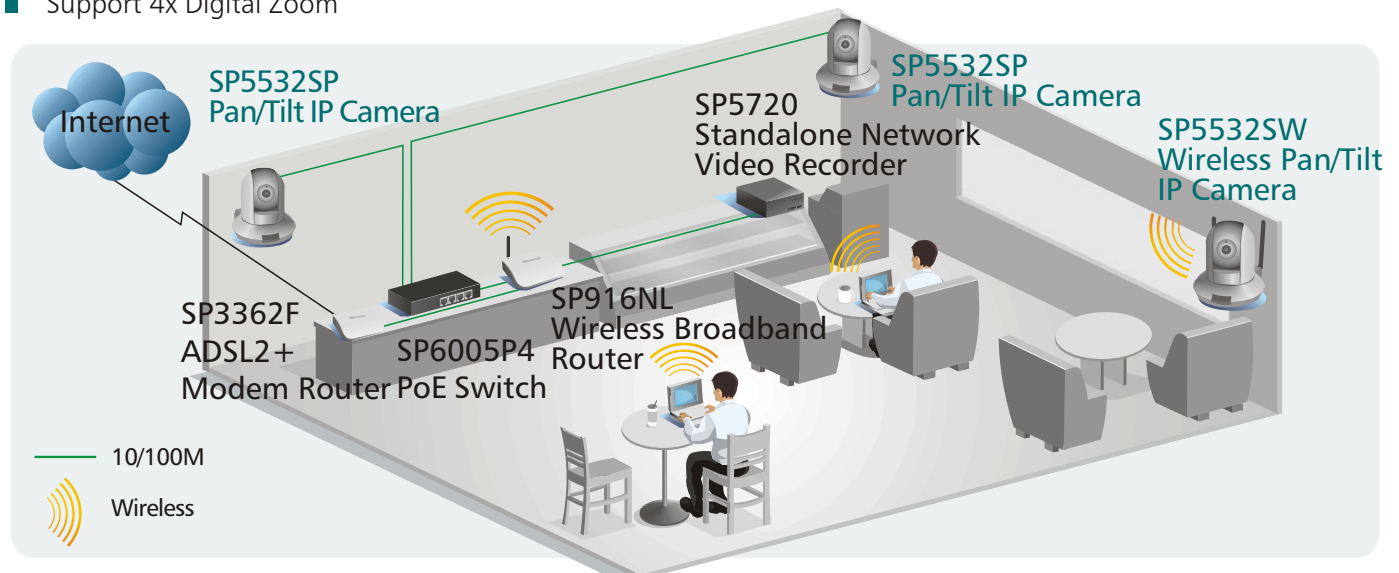

## Pan/Tilt IP Camera

Micronets SP5532SP/SP5532SW is a superior Megapixel resolution with H.264 compression Pan/Tilt network camera with built-in IR LED Day/Night function and microphone. With Megapixel and H.264 compression, it provides low bandwidth streaming and reduced storage without compromising in image quality. The Pan/Tilt function offers 355° pan and 120° tilt control, allows the camera to secure a much larger and wider area. Day/Night function allows the camera to operate effectively in low light environment or even in total darkness for 24-hour surveillance.

Micronet SP5532SP/SP5532SW comes in both standards wireless IEEE 802.11 b/g/n and Power over Ethernet (PoE) for easy and flexible installation makes it ideal for all indoor and home surveillance.

You can quickly and easily access this camera to view the current status of your children, the elderly, or even your pets with live, clear videos while you're away from home. Micronets home surveillance series comes with iPhone compatibility. It enables users not only to receive the optimized, synchronized video and audio by the standard web browser or with Micronets NVR system SP5720 but also 3G cellular phones or any compatible media device anytime, anywhere.

### Key Features

- Superior Megapixel image quality guarantee
- H.264/MPEG-4/M-JPEG Dual Streams Simultaneously
- Built-in 802.11b/g/n WLAN (SP5532SW only)
- PoE Support (SP5532SP only)
- Support iPhone NetView
- 355° Pan Rotation / 120° Tilt Range
- Support 4x Digital Zoom
- Support SD Card Recording
- Support 2-Way Audio
- Triple-window Motion Detection
- Alarm Snapshots
- Built in IR LED Light
- Support Viewing from iPhone or Android built-in browser