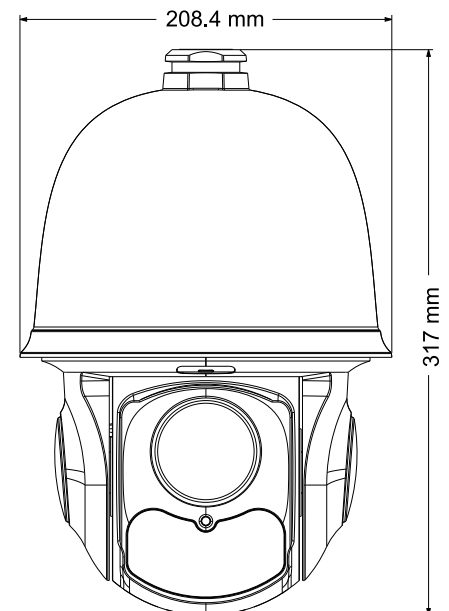

X Series IP Camera

ONP-X47301-RH

30x Zoom 3 MP Network IR HD High Speed Dome Camera

- * 1 / 2.8" CMOS progressive scan, 30 optical zoom
- * HD network video output : 2048 1536 @ 25 / 30fps
- * H.265 image compression format
- * TCP / IP, UDP, DHCP, DDNS, NTP, RTSP, SMTP, FTP, PPPoE
- * SD card local storage, network remote storage
- * Web GUI Menu
- * Support selected area amplification and PTZ function
- * Provide standard SDK, easy to integrate with other digital system
- * IP66 ingress protection; TVS 6KV lightning protection, surge protection
- * 100m IR night view distance

Series	X Series 3 MP, H.265, 30x Zoom ,120dB WDR, High Speed Dome Type
---------------	--

Camera	
Image Sensor	1 / 2.8" Progressive CMOS
Effective Pixels	2048 × 1536
Horizontal Resolution	1300 TVL
Min. Illumination	0 Lux
IR Distance	100 m
White Balance	Auto / Manual
WDR	120dB
S / N Ratio	Max 48dB
Day & Night	Auto / Manual
Focus Mode	Auto / Manual
Lens	30x Zoom, f = 4.5 ~ 135 mm, F1.6 ~ F4.4