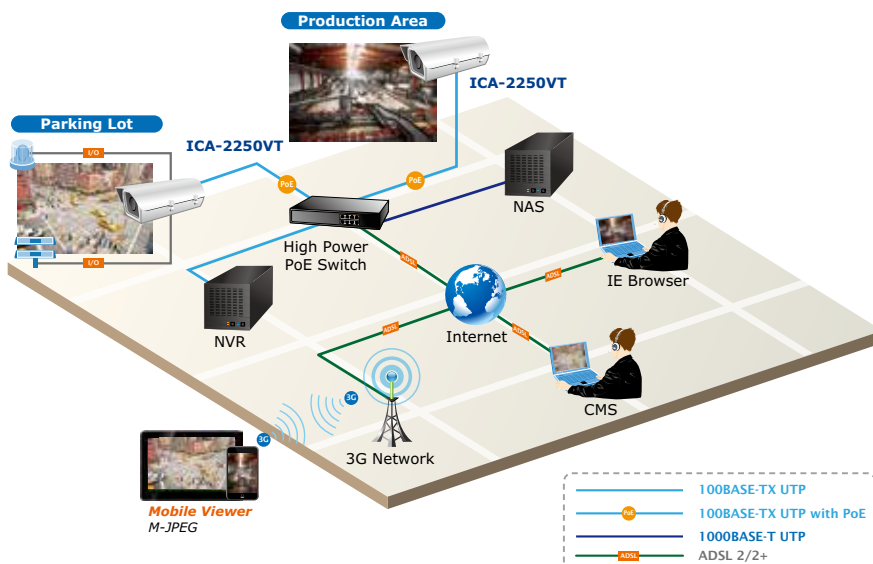

Application

Day-and-night Vision Application with the ICA-2250VT