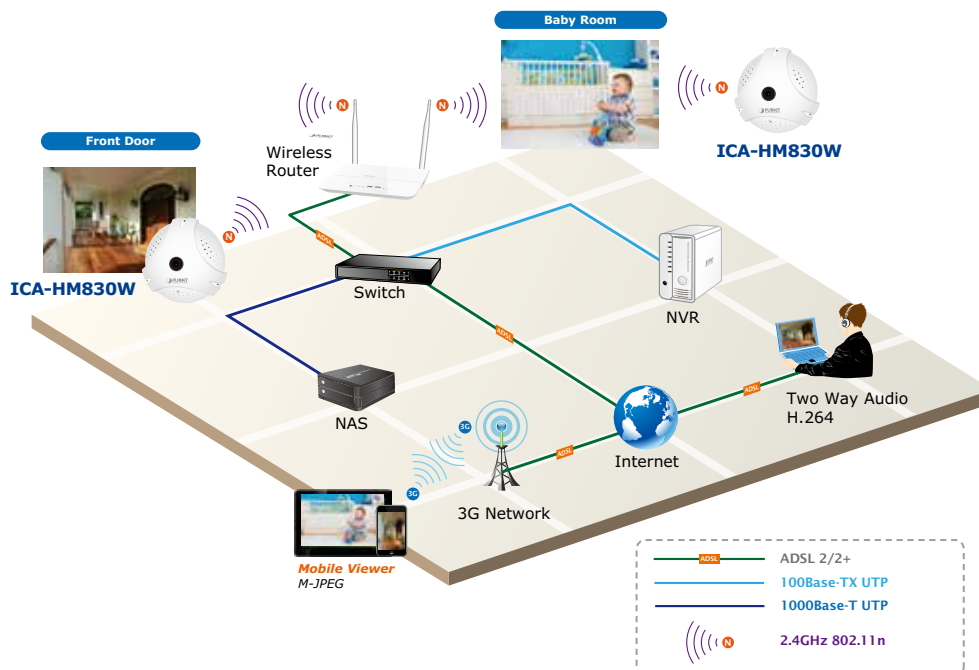

Complete Monitoring with 360° Surround View

Furthermore, the ICA-HM830W is a Fish-Eye camera that allows you to monitor all angles of a location using just one camera and thus save lots of traditional mechanical Pan/Tilt maintenance cost. The distorted hemispherical image of the Fish-Eye camera will be converted into the conventional rectilinear projection. Without installing any software, you can watch live view and utilize functions such as motion detection and camera tampering through the Web interface using an IE browser. It also provides distortion correction function to fix the camera video so you can use e-PTZ to zoom in and zoom out the image, and pan across the camera's video to survey a large area easily.

Advanced Event Management

The ICA-HM830W provides surveillance functions including DI/DO alarm, Micro SD card support for local storage, and 2-way audio that enables audio communication between local and remote ICA-HM830W sites by connecting the external microphone and speaker. It can also be applied in video conferencing via its 2-way audio features.

Two-way Audio

High Quality Streaming via 11n Wireless Connectivity

The ICA-HM830W adopts IEEE 802.11n wireless technology to communicate at maximum 150Mbps and ensures secure transmission with WEP and WPA encryptions. It allows you to stream high quality video to remote sites and mobile devices. A Site Survey feature also allows you to view and connect to nearby wireless networks with ease. The ICA-HM830W also includes 64-CH central management software for ease of maintenance and remote monitoring. The ICA-HM830W is indisputably the top choice for reliable and high performance surveillance.

Applications

PLANET ICA-HM830W provides various surveillance applications to deliver 360° panoramic clear images. It can offer identification of objects and people, perfect for surveillance needs from all aspects such as POS / Cashier of a shop, the mall, lobby, public areas, etc.