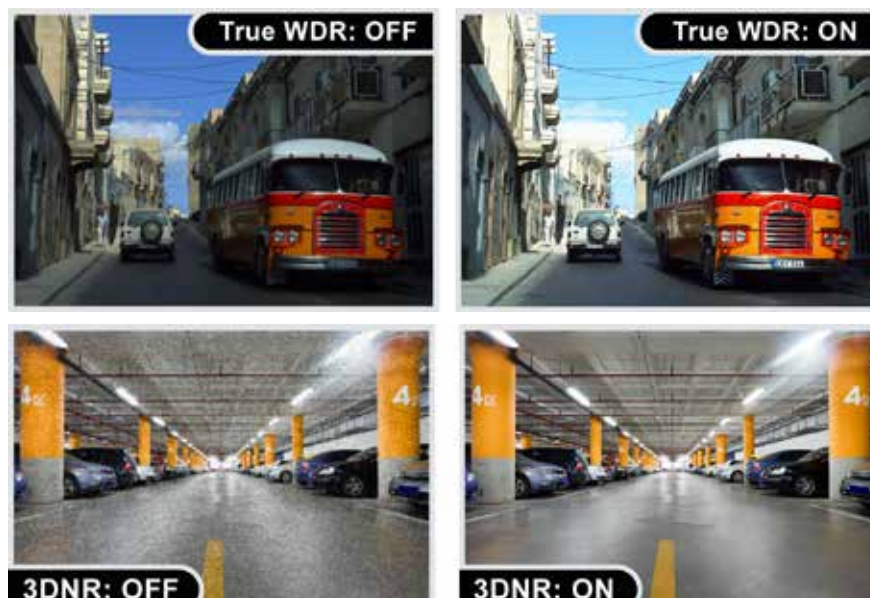

Exceptional Image Quality

Together with powerful image processing attributes like True Wide Dynamic Range (True WDR) and 3-dimensional Noise Reduction (3DNR) technology, the ICA-M3380P is able to filter the intense backlight surrounding a subject and remove noises from video signal. The result is that an extremely clear and exquisite picture quality can be produced even under any challenging lighting conditions.