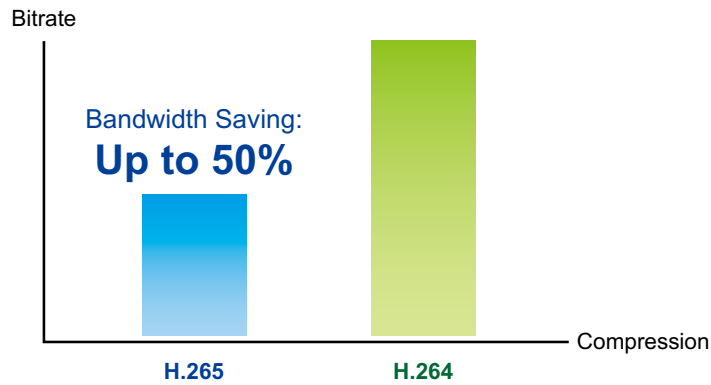

High Efficiency Video Compression

The ICA-M3380P employs the H.265 technology to enable the camera to provide higher and more efficient image compression rates. If the same image quality level of H.264 is compared with that of H.265, the latter is able to save around 50% of bandwidth, meaning H.265 offers much higher quality video for less bandwidth. Thus, it can further enhance the overall performance of its IP surveillance system.