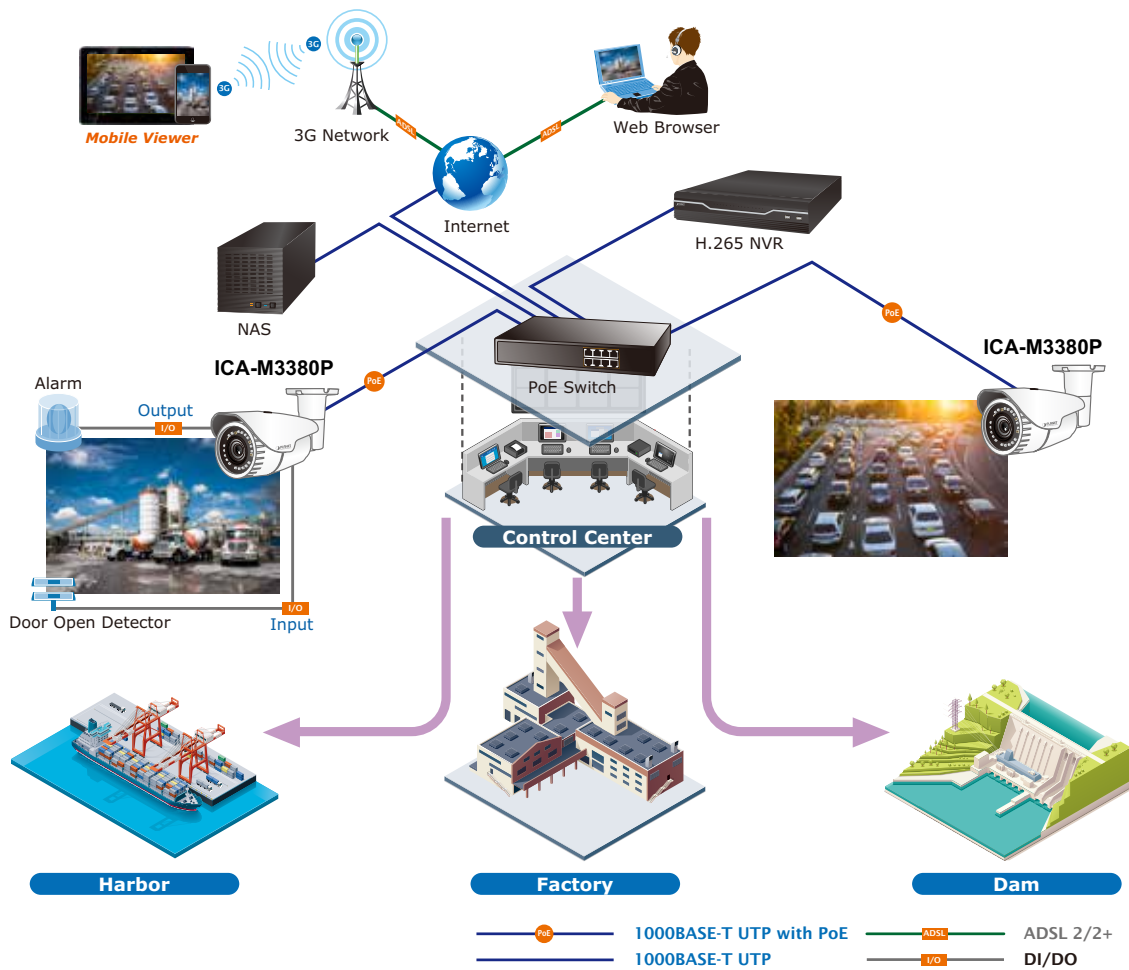

Advanced Media Management

The ICA-M3380P supports a number of advanced features to enhance surveillance flexibility and event management capabilities. The advanced features include 7 configurable regions of privacy mask to protect personal privacy, and external ports that allow accessories, such as speakers and microphones, to be added to the camera for two-way audio communication.

2-way Audio

Flexible Installation and Power Functionality

Powered from a PoE power sourcing equipment such as PoE switch or PoE injector over a network cable, the ICA-M3380P, adopting the IEEE 802.3af standard, does not need extra power cables and manpower, thus reducing installation costs while increasing deployment flexibility and scalability. The ICA-M3380P is ONVIF compliant and interoperable with other brands in the market. The ICA-M3380P is indisputably the ideal choice for reliable and high-performance surveillance.

Applications

PLANET ICA-M3380P can perform in various surveillance applications. With high-resolution design, it can capture clear images and is perfect for identifying objects and persons. Moreover, the ICA-M3380P supports 802.3af PoE interface, and facilitates the outdoor surveillance applications without worrying the electric source. Besides, NVR and Web UI management make you easy to do the configuration and live viewing. With so many features offered, the ICA-M3380P no doubt is your best choice for outdoor surveillance solution.