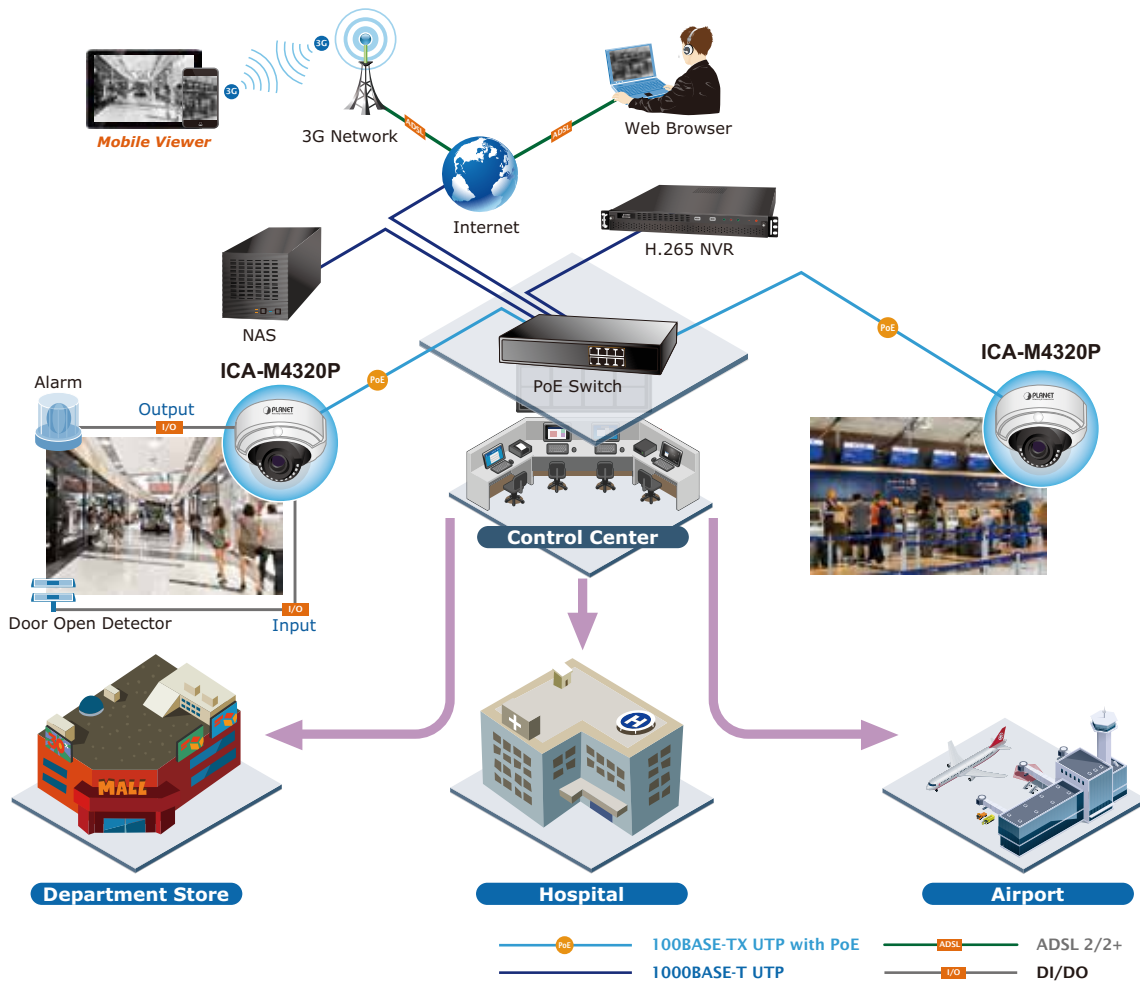

Passive Infrared (PIR) Sensor

When people pass by or in an emergency situation, the built-in PIR motion detection sensor in the ICA-M4320P will “detect” and start recording automatically. It is able to detect movement as far as 6 meters away. When a motion is detected in a specified area, the administrator will be alerted via e-mail, and at the same time, the captured images of the situation will be uploaded to a designated storage server via FTP to enable the administrator to instantly view the images.

Advanced Media Management

The ICA-M4320P supports a number of advanced features to enhance surveillance flexibility and event management capabilities. The advanced features include 7 configurable regions of privacy mask to protect personal privacy and external ports that allow accessories, such as speakers and microphones, to be added to the camera for two-way audio function.

2-way Audio

Flexible Installation and Power Functionality

Powered from a PoE power sourcing equipment such as PoE switch or PoE injector over a network cable, the ICA-M4320P, adopting the IEEE 802.3af standard, does not need extra power cables and manpower, thus reducing installation costs while increasing deployment flexibility and scalability. The ICA-M4320P is ONVIF compliant and interoperable with other brands in the market. The ICA-M4320P is indisputably the ideal choice for reliable and high-performance surveillance.

Applications

PLANET ICA-M4320P can perform in various surveillance applications. With high-resolution design, it can capture clear images and is perfect for identifying objects and persons. Moreover, the ICA-M4320P supports 802.3af PoE interface, and facilitates the indoor surveillance applications without worrying the electric source. Besides, NVR and Web UI management make you easy to do the configuration and live viewing. With so many features offered, the ICA-M4320P no doubt is your best choice for indoor surveillance solution.