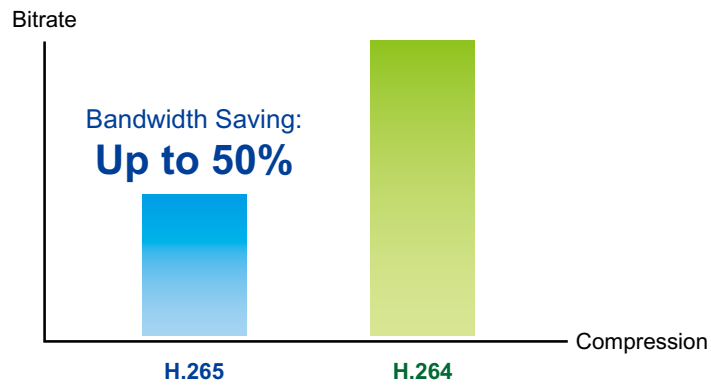

Clearer Images Delivered but Less Space Taken Up for Compression

The ICA-M4320P employs the H.265 technology to enable the camera to provide higher and more efficient image compression rates. If the same image quality level of H.264 is compared with that of H.265, the latter is able to save around 50% of bandwidth, meaning H.265 offers much higher quality video for less bandwidth. Thus, it can further enhance the overall performance of its IP surveillance system.