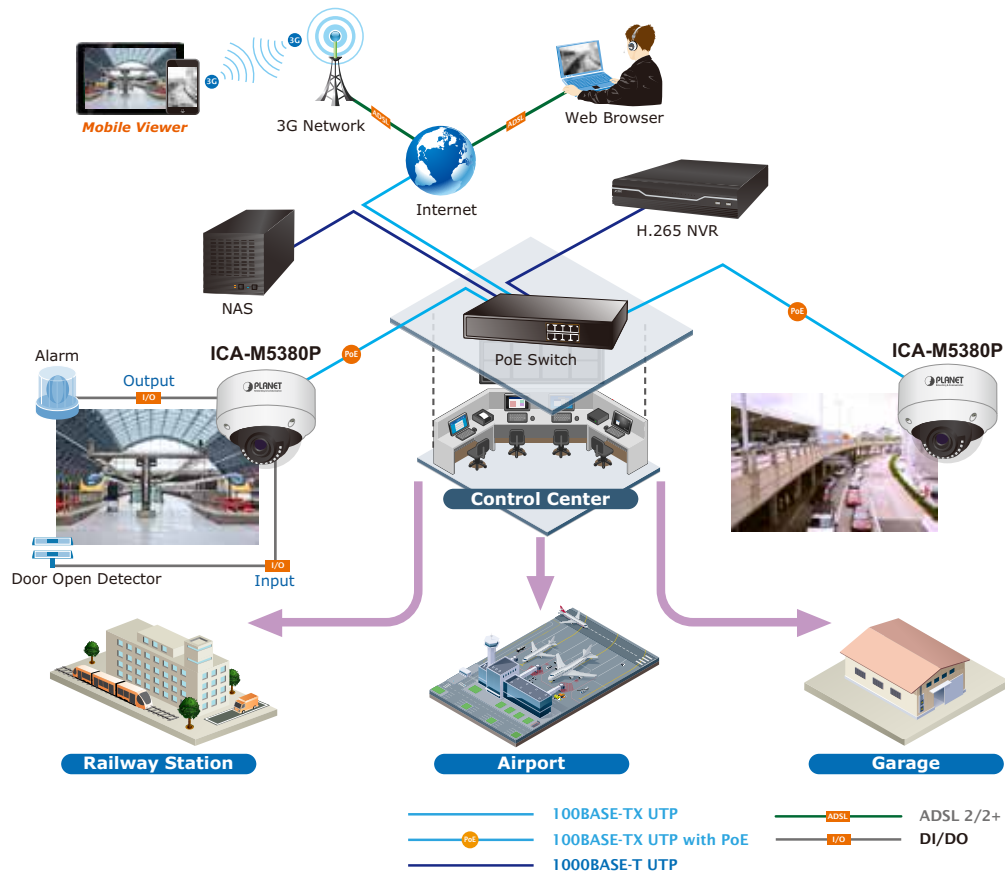

Smart Focus with P-Iris

The ICA-M5380P comes with the Smart Focus to make installation and adjustment easier by allowing remote focus and zoom adjustment. P-Iris function works by a stepping motor controlled via software to automatically provide the best iris position for the best exposure time in all lighting conditions.

Advanced Media Management

The ICA-M5380P supports a number of advanced features to enhance surveillance flexibility and event management capabilities. The advanced features include 7 configurable regions of privacy mask to protect personal privacy and external ports that allow accessories, such as speakers and microphones, to be added to the camera for two-way audio function.

2-way Audio

Flexible Installation and Power Functionality

Powered from a PoE power sourcing equipment such as PoE switch or PoE injector over a network cable, the ICA-M5380P, adopting the IEEE 802.3af standard, does not need extra power cables and manpower, thus reducing installation costs while increasing deployment flexibility and scalability. The ICA-M5380P is ONVIF compliant and interoperable with other brands in the market. The ICA-M5380P is indisputably the ideal choice for reliable and high-performance surveillance.

Applications

PLANET ICA-M5380P can perform in various surveillance applications. With high-resolution design, it can capture clear images and is perfect for identifying objects and persons. Moreover, the ICA-M5380P supports 802.3af PoE interface, and facilitates the outdoor surveillance applications without worrying the electric source. Besides, NVR and Web UI management make you easy to do the configuration and live viewing. With so many features offered, the ICA-M5380P no doubt is your best choice for outdoor surveillance solution.