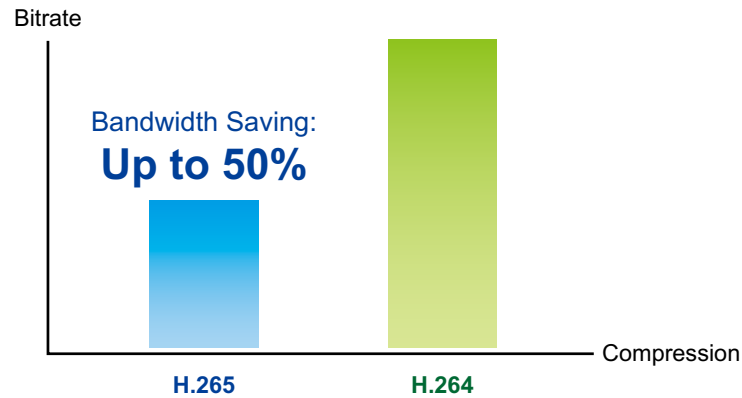

Clearer Images Delivered but Less Space Taken Up for Compression

The ICA-M5380P employs the H.265 technology to enable the camera to provide higher and more efficient image compression rates. If the same image quality level of H.264 is compared with that of H.265, the latter is able to save around 50% of bandwidth, meaning H.265 offers much higher quality video for less bandwidth. Thus, it can further enhance the overall performance of its IP surveillance system.