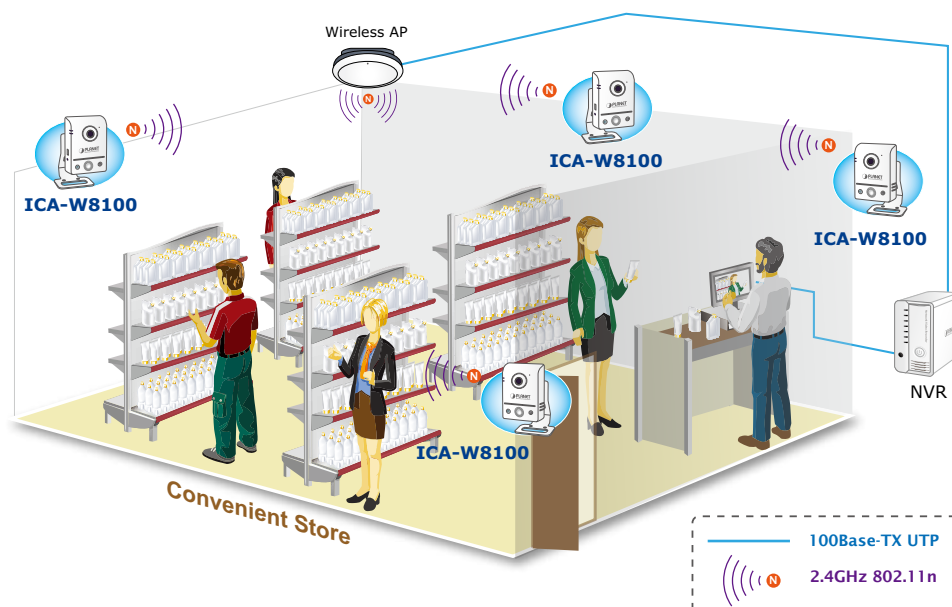

*Efficient Event Management*

The ICA-W8100-CLD is designed with a built-in **Passive InfraRed (PIR)** motion detection sensor able to detect movement as far as 5 meters away. When people pass by or an emergency happens in the specified areas, the ICA-W8100-CLD will “detect” and start recording automatically. It provides an additional function of alarm notification that can send the captured images via the micro SD/SDHC card slot for local storage.

**Two-way Audio**

*High Quality Streaming via 11n Wireless Connectivity*

The ICA-W8100-CLD adopts IEEE 802.11n wireless technology to communicate at maximum wireless signal rate and ensures secure transmission with WEP and WPA encryptions. It allows you to stream high quality video to remote sites and mobile devices. A Site Survey feature also allows you to view and connect to nearby wireless networks with ease. Complying with ONVIF, the ICA-W8100-CLD is therefore interoperable with the third brand NVR in the market, which greatly supports users to integrate with their existing surveillance network. It also includes 64-CH central management software for ease of maintenance and remote monitoring. The ICA-W8100-CLD is indisputably the top choice for reliable and high performance surveillance.

## Applications

*Access Anywhere - Cloud Services makes it easy*

To make home monitoring a truly simple experience, we have created CloudLync to enable you access live video feeds of your home or office from any Internet-connected computer, iPhone®, iPad®, or Android® device anytime, anywhere. The Cloud Cameras can be viewed and managed on your personal account via CloudLync to enable you to enjoy the freedom of remote monitoring on your terms.