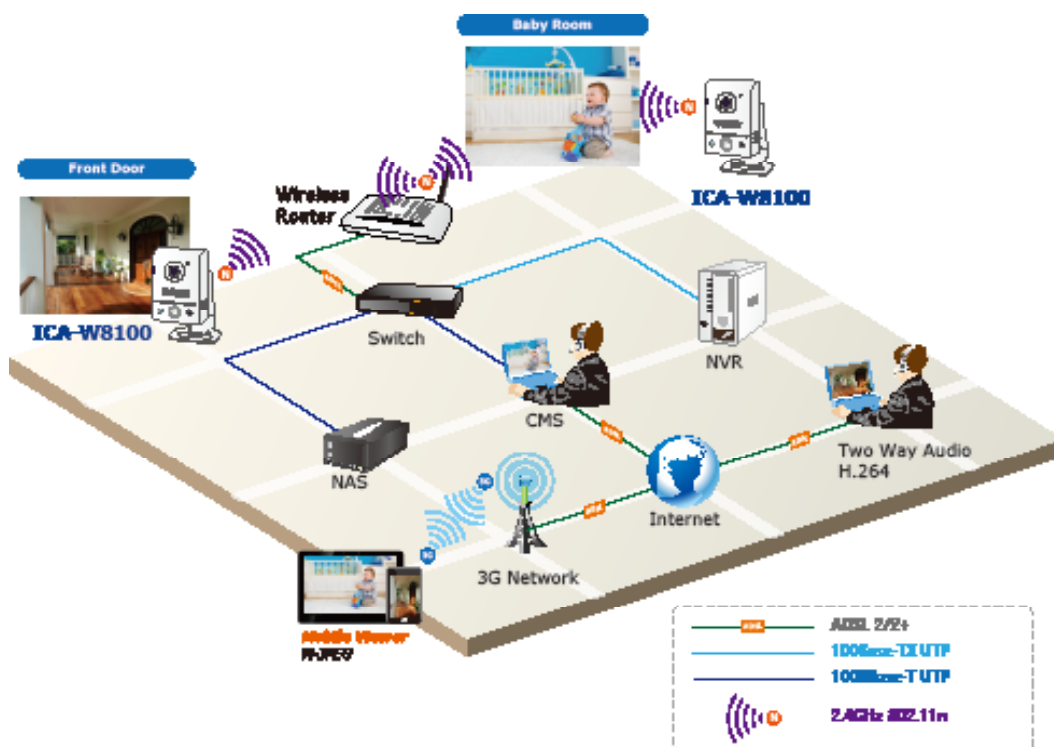

Providing various surveillance applications

PLANET ICA-W8100 provides various surveillance applications to deliver clear images in a 180 degree panoramic view. Thus, the ICA-W8100-CLD can identify all objects and people in a wide range, instead of narrow view, if installed above the front door. It is especially perfect for indoor surveillance in such places as homes, boutiques, department stores, restaurants, etc.