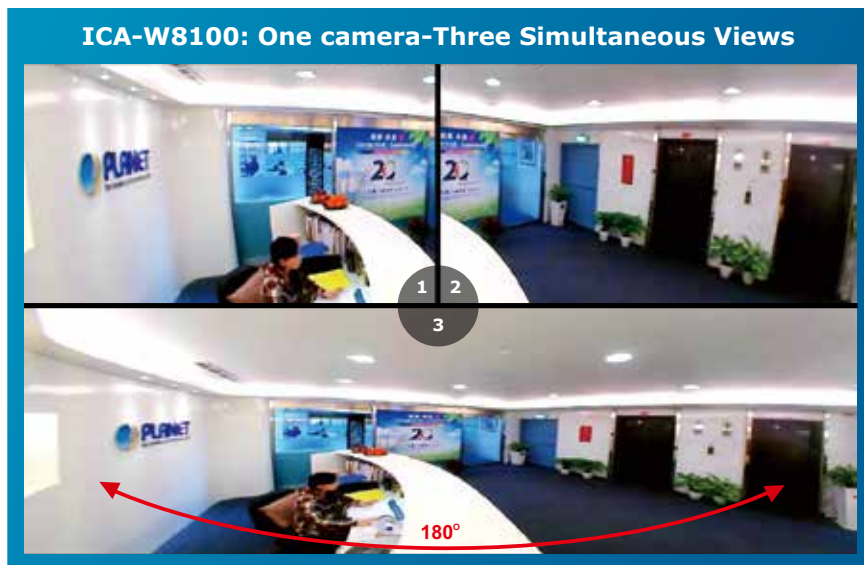

*Wider Monitoring with 180° Panoramic View*

The ICA-W8100-CLD wireless fisheye camera allows you to monitor all angles of a location using just one camera, thus saving lots of traditional mechanical Pan/Tilt maintenance effort. The distorted hemispherical image of the fisheye camera will be converted into the conventional rectilinear projection. Without the need of installing any other software and with the ICA-W8100-CLD, you can watch live view and utilize functions such as motion detection through the Web interface via an internet browser.