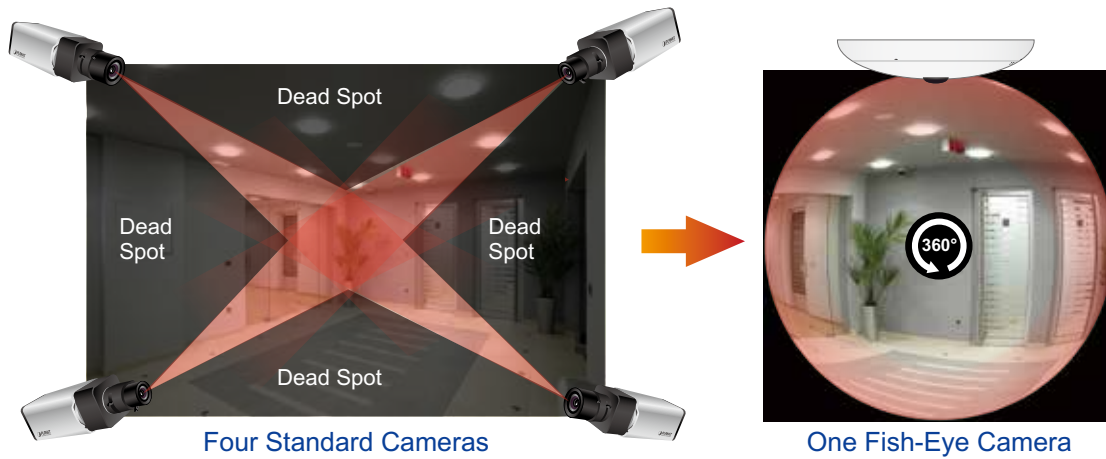

## Compact Wireless Panoramic Camera for Wide View Surveillance

PLANET ICA-W8500 5 mega-pixel Wireless Fish-Eye IP Camera supports H.264, MPEG-4, and JPEG compression formats and delivers excellent picture quality in up to 1920 x 1920 pixels at 15 frames per second (fps). Incorporating the professional 5 MP-resolution sensor, the ICA-W8500 provides high quality images and panorama function with quad view to enable images of monitoring and recording from four different angles to be displayed simultaneously. It offers 180° panoramic view by wall mount installation and 360° surround view in deployment of ceiling mount. Therefore, users do not need to install multiple IP cameras and hence save tremendous installation and maintenance costs. Moreover, the unique design makes it the ideal solution to surveillance applications in boutiques, stores, restaurants, indoor public areas, etc.

### Easy Installation & Management

- Advanced e-PTZ, including preset point
- 10 motion detection areas / E-mail and FTP alert
- Micro SD card local video recording supported
- Digital Input/Output for integration with sensors and alarms
- Cam Viewer 3 Central Management Software supported

*Full Surveillance with 360° Surround View*

Furthermore, the ICA-W8500 is a fish-eye camera that allows you to monitor all angles of a location using just one camera and thus saves lots of the traditional mechanical Pan/Tilt maintenance cost. The distorted hemispherical image of the fish-eye camera will be converted into the conventional rectilinear projection. Without installing any software, you can watch live view and utilize functions such as motion detection and camera tampering through the Web interface using a web browser. Distortion correction feature of the ICA-W8500 can fix the camera video so you can use e-PTZ to zoom in, zoom out, and pan across your camera's video to survey a large area easily.