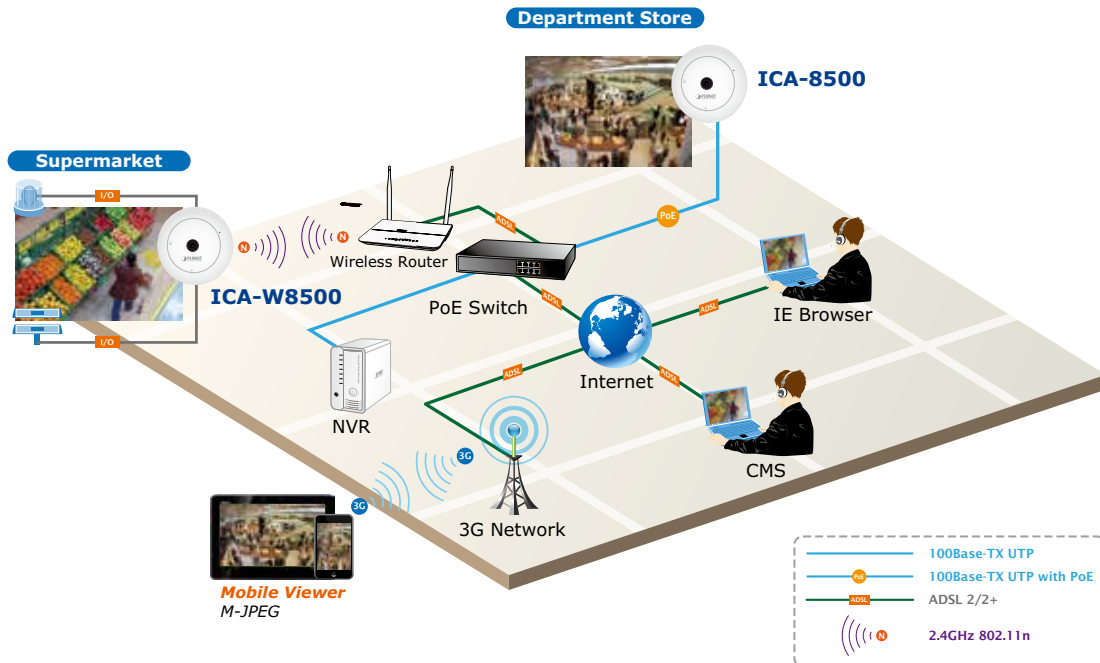

*Advanced Event Management*

The ICA-W8500 provides surveillance functions including DI/DO alarm, micro SD card support for local storage, and 2-way audio that enables audio communication between local and remote ICA-W8500 sites by connecting the external microphone and speaker. It can also be applied in video conferencing via the 2-way audio features.

**2-Way Audio**

*Motion Detection & Alarms*

It is easy to configure motion detection windows by the web management interface of the ICA-W8500. Users can have total control in determining the object and sensitivity of these motion detection windows. The ICA-W8500 is able to send email notifications, alerts and snapshots to any dedicated email account. This will alert the user any event in real time, no matter where the recipient may be.

**Motion-activated Recording & Instant Email Alert**

*High Quality Streaming via 11n Wireless Connectivity*

The ICA-W8500 adopts IEEE 802.11n wireless technology to communicate at maximum wireless signal rate and ensures secure transmission with WEP and WPA encryptions. It allows you to stream high quality video to remote sites and mobile devices. A Site Survey feature also allows you to view and connect to nearby wireless networks with ease. Complying with ONVIF, the ICA-W8500 is therefore interoperable with the third brand camera in the market, which greatly supports users to integrate with their existing surveillance network. It also includes 64-CH central management software for ease of maintenance and remote monitoring. The ICA-W8500 is indisputably the top choice for reliable and high performance surveillance.

**Applications**

PLANET ICA-W8500 provides various surveillance applications to deliver 360° panoramic clear images. It can offer identification of objects and people, perfect for surveillance needs from all aspects such as POS / cashier of a shop, the mall, lobby, public areas, etc.