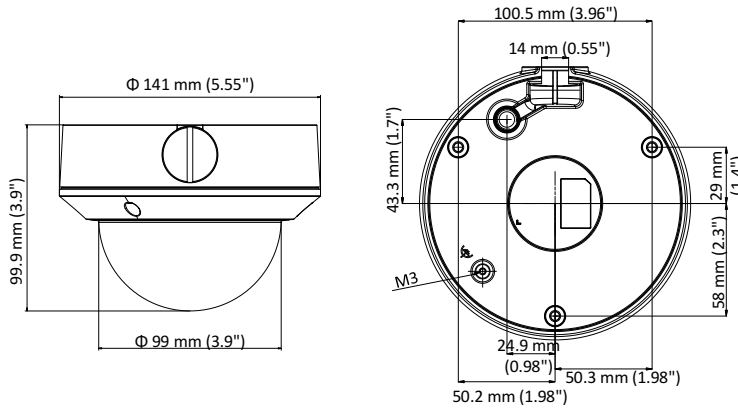

Available Models

PR-IPD17641FWD-I

Dimension

Platform Güvenlik Sistemleri İth.İhr.Tic.Ltd.Şti

🏠 KAPTANPAŞA MH DARÜLACEZE CD BİLAŞ İŞ MERKEZİ B BLOK NO:33 KAT:2 D:33 OKMEYDANI ŞİŞLİ / İSTANBUL

🌐 www.platformguvenlik.com.tr

🌐 www.bayisen.com.tr

🌐 www.prolook.com.tr

☎ 0212 222 66 66

✉ info@bayisen.com.tr

✉ info@platformguvenlik.com.tr

☎ 0212 222 66 66