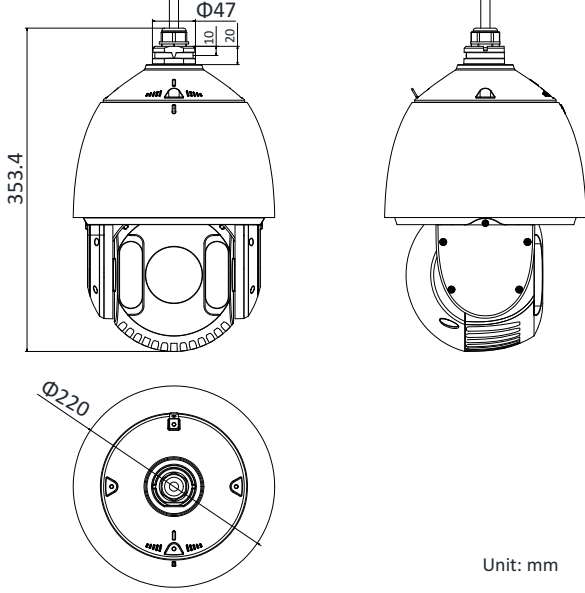

Order Model

PR-IPS7230IW-AE, Hi-PoE, 24 VAC, Outdoor

Dimensions

Accessories

PR-12ZJ

Wall Mounting Bracket

Platform Güvenlik Sistemleri İth.İhr.Tic.Ltd.Şti

🏠 KAPTANPAŞA MH DARÜLACEZE CD BİLAŞ İŞ MERKEZİ B BLOK NO:33 KAT:2 D:33 OKMEYDANI ŞİŞLİ / İSTANBUL

🌐 www.platformguvenlik.com.tr

🌐 www.bayisen.com.tr

🌐 www.prolook.com.tr

☎ 0212 222 66 66

✉ info@bayisen.com.tr

✉ info@platformguvenlik.com.tr

☎ 0212 222 66 66