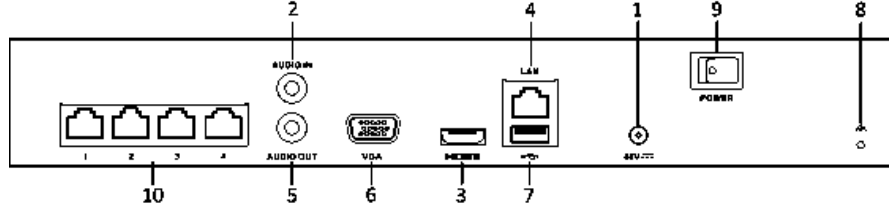

Physical Interfaces

PR-N7604-S1-4P