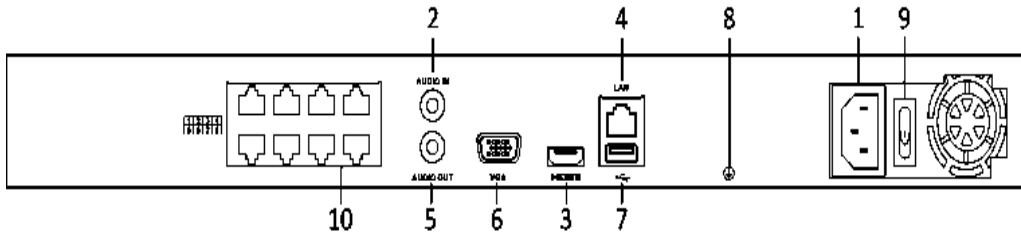

PR-N7608-S2-8P

Index	Description	Index	Description
1	Power Supply	5	VGA Interface
2	Audio In	6	USB Interface
3	HDMI Interface	8	Ground
4	LAN Network Interface	9	Power Switch
5	Audio Out	10	Network Interfaces with PoE Function

The rear panel of PR-N7616-S2-16P 16 independent 100 Mbps PoE network interfaces.

Platform Güvenlik Sistemleri İth.İhr.Tic.Ltd.Şti

🏠 KAPTANPAŞA MH DARÜLACEZE CD BİLAŞ İŞ MERKEZİ B BLOK NO:33 KAT:2 D:33 OKMEYDANI ŞİŞLİ / İSTANBUL

🌐 www.platformguvenlik.com.tr

🌐 www.bayisen.com.tr

🌐 www.prolook.com.tr

☎ 0212 222 66 66

✉ info@bayisen.com.tr

✉ info@platformguvenlik.com.tr

☎ 0212 222 66 66