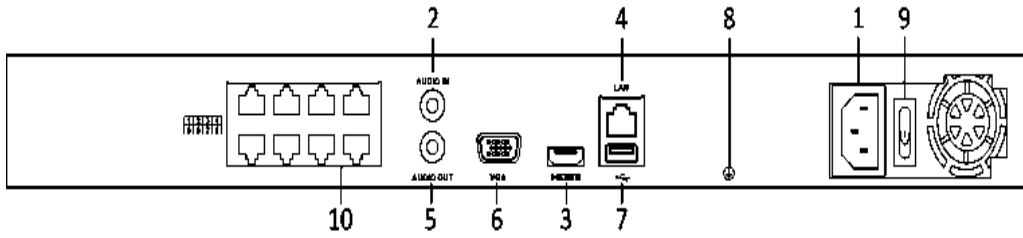

PR-N7608-S2-8P

Index	Description	Index	Description
1	Power Supply	5	VGA Interface
2	Audio In	6	USB Interface
3	HDMI Interface	8	Ground
4	LAN Network Interface	9	Power Switch
5	Audio Out	10	Network Interfaces with PoE Function

The rear panel of PR-N7616-S2-16P 16 independent 100 Mbps PoE network interfaces.

Platform Güvenlik Sistemleri İth.İhr.Tic.Ltd.Şti

🏠 KAPTANPAŞA MH DARÜLACEZE CD BİLAŞ İŞ MERKEZİ B BLOK NO:33 KAT:2 D:33 OKMEYDANI ŞİŞLİ / İSTANBUL

🌐 www.platformguvenlik.com.tr

🌐 www.bayisen.com.tr

🌐 www.prolook.com.tr

☎ 0212 222 66 66

✉ info@bayisen.com.tr

✉ info@platformguvenlik.com.tr

☎ 0212 222 66 66