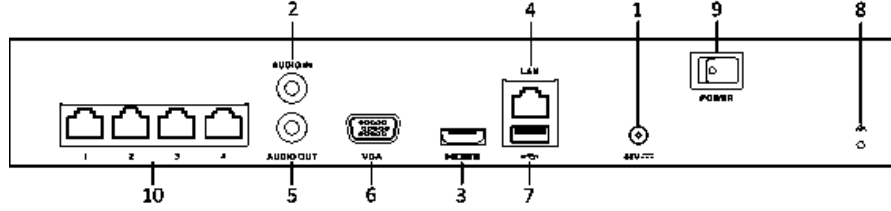

Physical Interfaces

PR-N7604-S1-4P