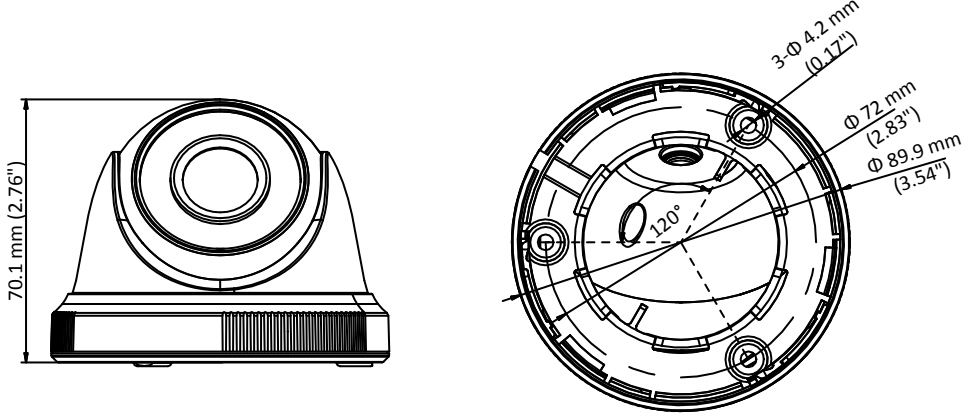

Dimensions

Platform Güvenlik Sistemleri İth.İhr.Tic.Ltd.Şti

🏠 KAPTANPAŞA MH DARÜLACEZE CD BİLAŞ İŞ MERKEZİ B BLOK NO:33 KAT:2 D:33 OKMEYDANI ŞİŞLİ / İSTANBUL

🌐 www.platformguvenlik.com.tr

🌐 www.bayisen.com.tr

🌐 www.prolook.com.tr

☎ 0212 222 66 66

✉ info@bayisen.com.tr

✉ info@platformguvenlik.com.tr

☎ 0212 222 66 66