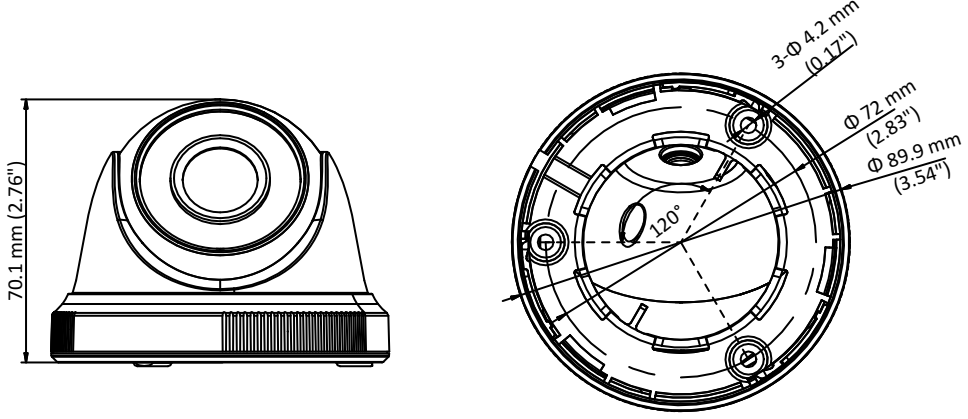

Dimensions

Platform Güvenlik Sistemleri İth.İhr.Tic.Ltd.Şti

🏠 KAPTANPAŞA MH DARÜLACEZE CD BİLAŞ İŞ MERKEZİ B BLOK NO:33 KAT:2 D:33 OKMEYDANI ŞİŞLİ / İSTANBUL

🌐 www.platformguvenlik.com.tr

🌐 www.bayisen.com.tr

🌐 www.prolook.com.tr

☎ 0212 222 66 66

✉ info@bayisen.com.tr

✉ info@platformguvenlik.com.tr

☎ 0212 222 66 66