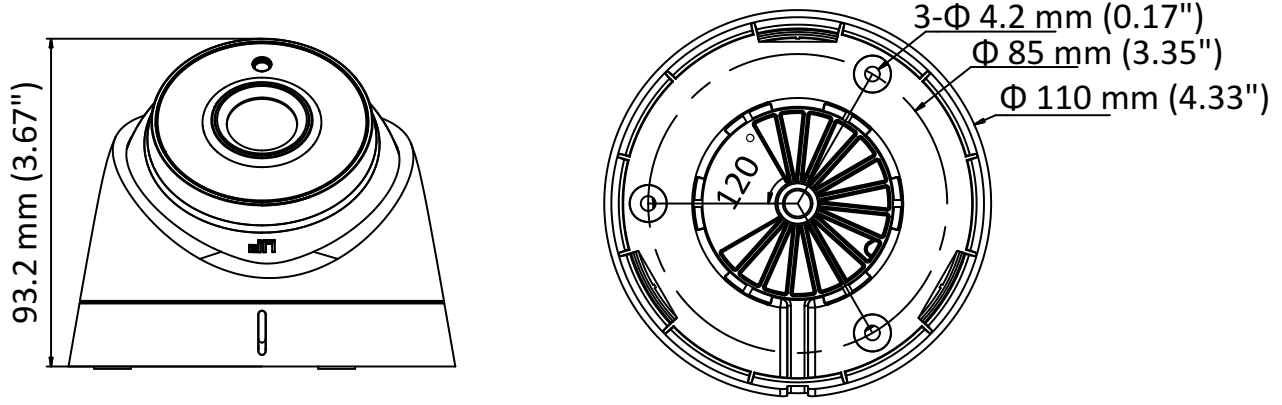

### Key Features

- 2 megapixel high performance CMOS
- 3.6mm Fixed Lens
- Analog HD output, up to 1080p resolution
- True Day/Night,
- Smart IR
- Up to 40m IR distance
- Switchable TVI/AHD/CVI/CVBS
- IP66

## Specifications

<b>Camera</b>	
Image Sensor	2 MP CMOS image sensor
Signal System	PAL/NTSC
Effective Pixels	1920 (H) × 1080 (V)
Min. illumination	0.01 Lux @ (F1.2,AGC ON),0 Lux with IR
Shutter Time	1/25(1/30) s to 1/50,000 s
Lens	3.6mm Fixed Lens
	Field of view: 82.2°(3.6mm)
Lens Mount	M12
Day & Night	ICR
Angle Adjustment	Pan: 0° to 360°, Tilt: 0° to 75°, Rotation: 0° to 360°
Synchronization	Internal synchronization
Video Frame Rate	1080p@25fps/1080p@30fps
HD Video Output	1 analog HD output
S/N Ratio	>62 dB
<b>General</b>	
Operating Conditions	-40 °C to 60 °C (-40 °F to 140 °F), Humidity: 90% or less (non-condensation)
Power Supply	12 V DC ± 15%
Power Consumption	Max. 4 W
Protection Level	IP66
IR Range	Up to 40 m
Dimension	Ø110 mm × 93.2 mm (4.33" × 3.67")
Weight	350 g (0.77 lb.)

## Dimensions