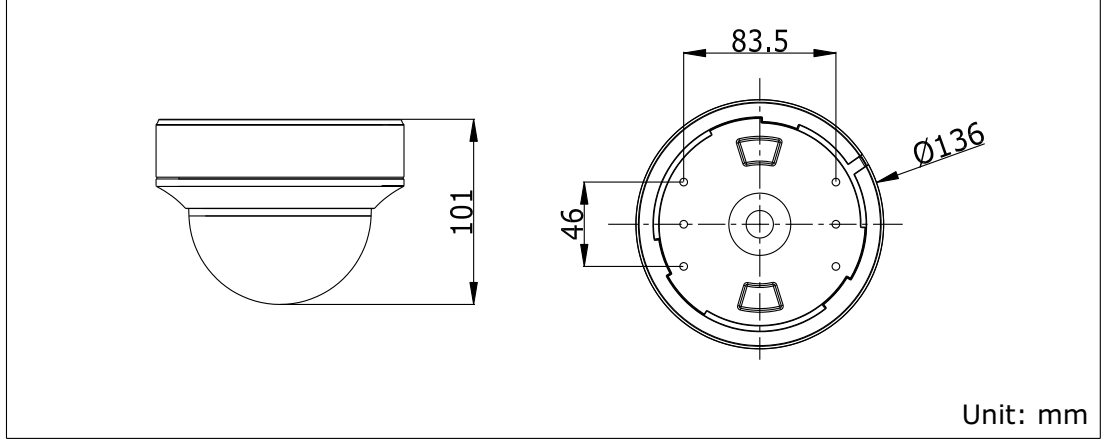

## Specifications

<b>Camera</b>	
Image Sensor	2MP CMOS image sensor
Signal System	PAL/NTSC
Effective Pixels	1920 (H) × 1080 (V)
Min. illumination	0.01 Lux@(F1.2,AGC ON), 0 Lux with IR
Shutter Time	1/25 (1/30) s to 1/50,000 s
Lens	2.8 - 12 mm @ F1.4
	Angle of view: 102.25° - 32°
Lens Mount	Φ14
Day & Night	ICR
Angle Adjustment	Pan: 0° to 340°, Tilt: 0° to 75°, Rotation: 0° to 355°
Synchronization	Internal synchronization
Video Frame Rate	1080p@25fps/1080p@30fps
HD Video Output	1 analog HD output
S/N Ratio	>62 dB
<b>General</b>	
Operating Conditions	-40 °C to 60 °C (-40 °F to 140 °F), Humidity 90% or less (non-condensation)
Power Supply	12 VDC ± 15%
Power Consumption	Max. 4 W
IR Range	Up to 30 m
Dimensions	Φ136 × 101 mm (Φ 5.35" × 3.98")
Weight	600 g

## Dimensions