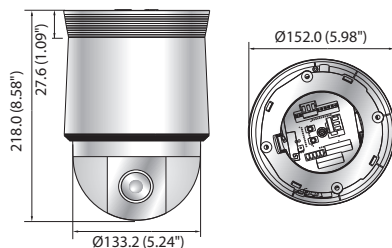

HCP-6320HA/6320A

1080p Analog HD 32x PTZ Dome Camera

HCP-6320HA

HCP-6320A

Key Features

- Full HD (1920 x 1080, 30fps) resolution
- 0.2Lux@F1.6, B/W : 0.01Lux@F1.6
- Powerful 32x zoom (4.44 ~ 142.6mm), Digital 16x
- Day & Night (ICR), Defog, WDR (120dB), SSNRIII
- Preset 700°/sec, Azimuth
- IP66 / IK10 (HCP-6320HA), IK10 (HCP-6320A + SHP-3701H only)
- RS-485, Coax control

Dimensions

Unit : mm (inch)

HCP-6320HA

HCP-6320A

Accessories (Optional)

	HCP-6320HAN/HP	HCP-6320AN/P
VIDEO		
Imaging Device	1/2.8" 2.38M CMOS	
Total Pixels	1,952(H) x 1,116(V), 2.18M pixels	
Effective Pixels	1,944(H) x 1,104(V), 2.14M pixels	
Scanning System	Progressive	
Min. Illumination	Color : 0.3Lux (1/30sec, F1.6, 50IRE), 0.005Lux (2sec, F1.6, 50IRE) B/W : 0.03Lux (1/30sec, F1.6, 50IRE), 0.0005Lux (2sec, F1.6, 50IRE) Color : 0.2Lux (1/30sec, F1.6, 30IRE), 0.003Lux (2sec, F1.6, 30IRE) B/W : 0.01Lux (1/30sec, F1.6, 30IRE), 0.0001Lux (2sec, F1.6, 30IRE)	
S / N Ratio	50dB	
Video Output	AHD : 1080p, BNC CVBS : SD, DIP connector type	

LENS		
Focal Length (Zoom Ratio)	4.44 ~ 142.6mm (Optical 32x)	
Max. Aperture Ratio	F1.6(Wide) / F4.4(Tele)	
Angular Field of View	H : 62.8°(Wide) ~ 2.23°(Tele) / V : 36.8°(Wide) ~ 1.26°(Tele)	
Min. Object Distance	Wide : 1.4m (4.59ft), Tele : 1.9m (6.23ft)	Wide : 1.5m (4.92ft), Tele : 2m (6.56ft)
Focus Control	Auto / Manual / One push	
Lens Type	DC auto iris	
Mount Type	Board-in type	

ELECTRICAL		
Input Voltage / Current	24V AC ±10%	
Power Consumption	Max. 24W (Heater off), Max. 65W (Heater on)	Max. 20W

MECHANICAL		
Color / Material	Ivory / Plastic + Metal	
Dimensions (WxH)	Ø220.0 x 293.6mm (Ø8.66" x 11.56")	Ø152.0 x 218.0mm (Ø5.98" x 8.58")
Weight	3.3Kg (7.28 lb)	2.2Kg (4.85 lb)