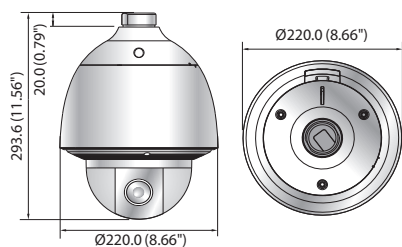

HCP-6320HA/6320A

1080p Analog HD 32x PTZ Dome Camera

HCP-6320HA

HCP-6320A

Key Features

- Full HD (1920 x 1080, 30fps) resolution
- 0.2Lux@F1.6, B/W : 0.01Lux@F1.6
- Powerful 32x zoom (4.44 ~ 142.6mm), Digital 16x
- Day & Night (ICR), Defog, WDR (120dB), SSNRIII
- Preset 700°/sec, Azimuth
- IP66 / IK10 (HCP-6320HA), IK10 (HCP-6320A + SHP-3701H only)
- RS-485, Coax control

Dimensions

Unit : mm (inch)

HCP-6320HA

HCP-6320A

Accessories (Optional)

	HCP-6320HAN/HP	HCP-6320AN/P
VIDEO		
Imaging Device	1/2.8" 2.38M CMOS	
Total Pixels	1,952(H) x 1,116(V), 2.18M pixels	
Effective Pixels	1,944(H) x 1,104(V), 2.14M pixels	
Scanning System	Progressive	
Min. Illumination	Color : 0.3Lux (1/30sec, F1.6, 50IRE), 0.005Lux (2sec, F1.6, 50IRE) B/W : 0.03Lux (1/30sec, F1.6, 50IRE), 0.0005Lux (2sec, F1.6, 50IRE) Color : 0.2Lux (1/30sec, F1.6, 30IRE), 0.003Lux (2sec, F1.6, 30IRE) B/W : 0.01Lux (1/30sec, F1.6, 30IRE), 0.0001Lux (2sec, F1.6, 30IRE)	
S / N Ratio	50dB	
Video Output	AHD : 1080p, BNC CVBS : SD, DIP connector type	

LENS		
Focal Length (Zoom Ratio)	4.44 ~ 142.6mm (Optical 32x)	
Max. Aperture Ratio	F1.6(Wide) / F4.4(Tele)	
Angular Field of View	H : 62.8°(Wide) ~ 2.23°(Tele) / V : 36.8°(Wide) ~ 1.26°(Tele)	
Min. Object Distance	Wide : 1.4m (4.59ft), Tele : 1.9m (6.23ft)	Wide : 1.5m (4.92ft), Tele : 2m (6.56ft)
Focus Control	Auto / Manual / One push	
Lens Type	DC auto iris	
Mount Type	Board-in type	

ELECTRICAL		
Input Voltage / Current	24V AC ±10%	
Power Consumption	Max. 24W (Heater off), Max. 65W (Heater on)	Max. 20W

MECHANICAL		
Color / Material	Ivory / Plastic + Metal	
Dimensions (WxH)	Ø220.0 x 293.6mm (Ø8.66" x 11.56")	Ø152.0 x 218.0mm (Ø5.98" x 8.58")
Weight	3.3Kg (7.28 lb)	2.2Kg (4.85 lb)