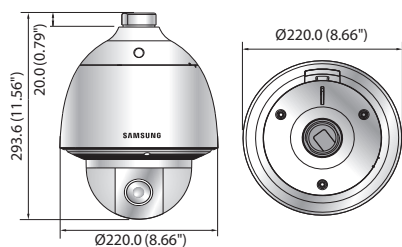

Dimensions

Unit : mm (inch)

HCP-6320H

HCP-6320

Accessories (Optional)

	HCP-6320HN/HP	HCP-6320N/P
VIDEO		
Imaging Device	1/2.8" 2.38M CMOS	
Total Pixels	1,952(H) x 1,116(V), 2.18M pixels	
Effective Pixels	1,944(H) x 1,104(V), 2.14M pixels	
Scanning System	Progressive	
Min. Illumination	Color : 0.3Lux (1/30sec, F1.6, 50IRE), 0.005Lux (2sec, F1.6, 50IRE) B/W : 0.03Lux (1/30sec, F1.6, 50IRE), 0.0005Lux (2sec, F1.6, 50IRE) Color : 0.2Lux (1/30sec, F1.6, 30IRE), 0.003Lux (2sec, F1.6, 30IRE) B/W : 0.01Lux (1/30sec, F1.6, 30IRE), 0.0001Lux (2sec, F1.6, 30IRE)	
S / N Ratio	50dB	
Video Output	BNC (AHD)	
LENS		
Focal Length (Zoom Ratio)	4.44 ~ 142.6mm (Optical 32x)	
Max. Aperture Ratio	F1.6(Wide) / F4.4(Tele)	
Angular Field of View	H : 62.8°(Wide) ~ 2.23°(Tele) / V : 36.8°(Wide) ~ 1.26°(Tele)	
Min. Object Distance	Wide : 1.4m (4.59ft), Tele : 1.9m (6.23ft)	Wide : 1.5m (4.92ft), Tele : 2m (6.56ft)
Focus Control	Auto / Manual / One push	
Lens / Mount Type	DC auto iris / Board-in type	
PAN / TILT		
Pan Range	360° Endless	
Pan Speed	Preset : 700°/sec, Manual : 0.024°/sec ~ 200°/sec	
Tilt Range	210° (-15° ~ 195°)	
Tilt Speed	Preset : 700°/sec, Manual : 0.024°/sec ~ 200°/sec	
Preset	255ea	
Preset Accuracy	±0.2°	
Azimuth	Yes (E/W/S/N/NE/SE/NW/SW OSD)	
OPERATIONAL		
Camera Title	Off / On (Displayed up to 15 characters)	
Day & Night	Auto (ICR) / Color / B/W	
Backlight Compensation	Off / BLC / HLC	
Wide Dynamic Range	120dB	
Contrast Enhancement	SSDR (Off / On)	
Digital Noise Reduction	SSNR III (2D+3D noise filter) (Off / On)	
Digital Image Stabilization	Off / On	
Defog	Off / Auto / Manual	
Motion Detection	Off / On (4ea rectangular zone)	
Privacy Masking	Off / On (32 zones of rectangular zone)	
Gain Control	Off / Low / Middle / High	
White Balance	ATW / AWC / Manual / Indoor / Outdoor / Mercury / Sodium	
Electronic Shutter Speed	Minimum / Maximum / Anti flicker (2 ~ 1/12,000sec)	
Digital Zoom	16x	
Flip / Mirror	Off / On	
Intelligent Video Analytics	Tampering, Virtual line, Enter / Exit, (Dis)Appear	
Alarm I/O	Input 4ea / Output 2ea (Relay)	
Remote Control Interface	RS-485	
Protocol	RS-485 : Samsung-T/E, Pelco-P/D, Sungjin, Panasonic, Honeywell, AD, Vicon, Bosch, GE	
ENVIRONMENTAL		
Operating Temperature / Humidity	-50°C ~ +55°C (-58°F ~ +131°F) / Less than ~ 90% RH	-10°C ~ +55°C (+14°F ~ +131°F) / Less than 90% RH
Storage Temperature / Humidity	-50°C ~ +60°C (-58°F ~ +140°F) / Less than 90% RH	
Ingress Protection	IP66	N/A
Vandal Resistance	IK10	IK10 (With SHP-3701H)
ELECTRICAL		
Input Voltage / Current	24V AC ±10%	
Power Consumption	Max. 24W (Heater off), Max. 65W (Heater on)	Max. 20W
MECHANICAL		
Color / Material	Ivory / Plastic + Metal	
Dimensions (WxH)	Ø220.0 x 293.6mm (Ø8.66" x 11.56")	Ø152.0 x 218.0mm (Ø5.98" x 8.58")
Weight	3.3Kg (7.28 lb)	2.2Kg (4.85 lb)