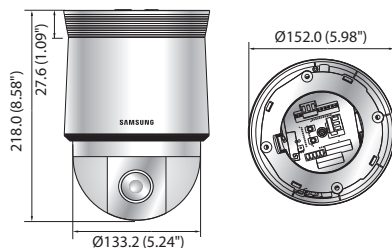

Dimensions

Unit : mm (inch)

HCP-6320H

HCP-6320

Accessories (Optional)

	HCP-6320HN/HP	HCP-6320N/P
VIDEO		
Imaging Device	1/2.8" 2.38M CMOS	
Total Pixels	1,952(H) x 1,116(V), 2.18M pixels	
Effective Pixels	1,944(H) x 1,104(V), 2.14M pixels	
Scanning System	Progressive	
Min. Illumination	Color : 0.3Lux (1/30sec, F1.6, 50IRE), 0.005Lux (2sec, F1.6, 50IRE) B/W : 0.03Lux (1/30sec, F1.6, 50IRE), 0.0005Lux (2sec, F1.6, 50IRE) Color : 0.2Lux (1/30sec, F1.6, 30IRE), 0.003Lux (2sec, F1.6, 30IRE) B/W : 0.01Lux (1/30sec, F1.6, 30IRE), 0.0001Lux (2sec, F1.6, 30IRE)	
S / N Ratio	50dB	
Video Output	BNC (AHD)	
LENS		
Focal Length (Zoom Ratio)	4.44 ~ 142.6mm (Optical 32x)	
Max. Aperture Ratio	F1.6(Wide) / F4.4(Tele)	
Angular Field of View	H : 62.8°(Wide) ~ 2.23°(Tele) / V : 36.8°(Wide) ~ 1.26°(Tele)	
Min. Object Distance	Wide : 1.4m (4.59ft), Tele : 1.9m (6.23ft)	Wide : 1.5m (4.92ft), Tele : 2m (6.56ft)
Focus Control	Auto / Manual / One push	
Lens / Mount Type	DC auto iris / Board-in type	
PAN / TILT		
Pan Range	360° Endless	
Pan Speed	Preset : 700°/sec, Manual : 0.024°/sec ~ 200°/sec	
Tilt Range	210° (-15° ~ 195°)	
Tilt Speed	Preset : 700°/sec, Manual : 0.024°/sec ~ 200°/sec	
Preset	255ea	
Preset Accuracy	±0.2°	
Azimuth	Yes (E/W/S/N/NE/SE/NW/SW OSD)	
OPERATIONAL		
Camera Title	Off / On (Displayed up to 15 characters)	
Day & Night	Auto (ICR) / Color / B/W	
Backlight Compensation	Off / BLC / HLC	
Wide Dynamic Range	120dB	
Contrast Enhancement	SSDR (Off / On)	
Digital Noise Reduction	SSNR III (2D+3D noise filter) (Off / On)	
Digital Image Stabilization	Off / On	
Defog	Off / Auto / Manual	
Motion Detection	Off / On (4ea rectangular zone)	
Privacy Masking	Off / On (32 zones of rectangular zone)	
Gain Control	Off / Low / Middle / High	
White Balance	ATW / AWC / Manual / Indoor / Outdoor / Mercury / Sodium	
Electronic Shutter Speed	Minimum / Maximum / Anti flicker (2 ~ 1/12,000sec)	
Digital Zoom	16x	
Flip / Mirror	Off / On	
Intelligent Video Analytics	Tampering, Virtual line, Enter / Exit, (Dis)Appear	
Alarm I/O	Input 4ea / Output 2ea (Relay)	
Remote Control Interface	RS-485	
Protocol	RS-485 : Samsung-T/E, Pelco-P/D, Sungjin, Panasonic, Honeywell, AD, Vicon, Bosch, GE	
ENVIRONMENTAL		
Operating Temperature / Humidity	-50°C ~ +55°C (-58°F ~ +131°F) / Less than ~ 90% RH	-10°C ~ +55°C (+14°F ~ +131°F) / Less than 90% RH
Storage Temperature / Humidity	-50°C ~ +60°C (-58°F ~ +140°F) / Less than 90% RH	
Ingress Protection	IP66	N/A
Vandal Resistance	IK10	IK10 (With SHP-3701H)
ELECTRICAL		
Input Voltage / Current	24V AC ±10%	
Power Consumption	Max. 24W (Heater off), Max. 65W (Heater on)	Max. 20W
MECHANICAL		
Color / Material	Ivory / Plastic + Metal	
Dimensions (WxH)	Ø220.0 x 293.6mm (Ø8.66" x 11.56")	Ø152.0 x 218.0mm (Ø5.98" x 8.58")
Weight	3.3Kg (7.28 lb)	2.2Kg (4.85 lb)