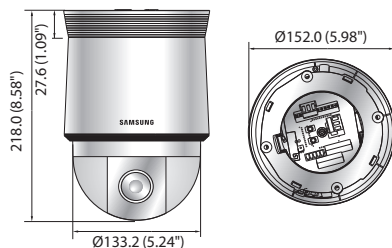

## Key Features

- Full HD (1920 x 1080, 30fps) resolution
- 0.2Lux@F1.6, B/W : 0.01Lux@F1.6
- Powerful 32x zoom (4.44 ~ 142.6mm), Digital 16x
- Day & Night (ICR), Defog, WDR (120dB), SSNRIII
- Preset 700°/sec, Azimuth
- IP66 / IK10 (HCP-6320H), IK10 (HCP-6320 + SHP-3701H only)
- RS-485, 24V AC

## Dimensions

Unit : mm (inch)

HCP-6320H

HCP-6320