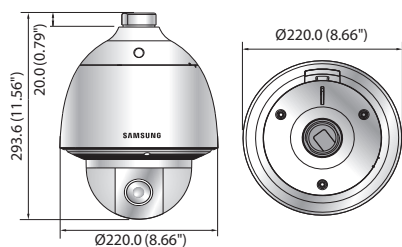

## Key Features

- Full HD (1920 x 1080, 30fps) resolution
- 0.2Lux@F1.6, B/W : 0.01Lux@F1.6
- Powerful 32x zoom (4.44 ~ 142.6mm), Digital 16x
- Day & Night (ICR), Defog, WDR (120dB), SSNRIII
- Preset 700°/sec, Azimuth
- IP66 / IK10 (HCP-6320H), IK10 (HCP-6320 + SHP-3701H only)
- RS-485, 24V AC

## Dimensions

Unit : mm (inch)

HCP-6320H

HCP-6320