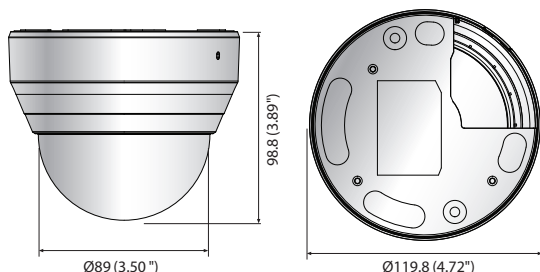

## Key Features

- Max. 2megapixel (1920 x 1080) resolution
- 3.2 ~ 10mm varifocal lens
- Max. 30fps@all resolutions (H.264)
- H.264, MJPEG codec supported, Multiple streaming
- Day & Night (ICR), WDR (120dB)
- Tampering, Motion detection
- Micro SD/SDHC memory slot (Max. 32GB), PoE
- Hallway view, WiseStreamII support
- IR viewable length 20m

## Dimensions

Unit : mm (inch)