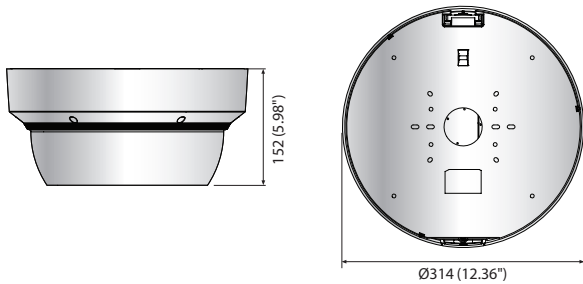

Dimensions

Unit : mm (inch)

Accessories (Optional)

PNM-9080VQ

VIDEO	
Imaging Device	1/2.8" 2.38M CMOS x4
Total / Effective Pixels	1,945(H) x 1,109(V) 2.16M x 4 / 1,945(H) x 1,097(V) 2.13M x 4
Scanning System	Progressive Scan
Min. Illumination	Color : 0.015 Lux (F1.4, 1/30sec), B/W : 0.0015 Lux (F1.4, 1/30sec)
S / N Ratio	50dB
Video Out	CVBS : 1.0 Vp-p / 75Ω composite, 720 x 480(N), 720 x 576(P), for installation (selectable CVBS per Channel)
LENS	
Focal Length (Zoom Ratio)	2.8 ~ 12mm (4.3x) motorized varifocal
Max. Aperture Ratio	F1.4(Wide) ~ F3.6(Tele)
Angular Field of View	H : 119.5°(Wide) ~ 27.9°(Tele), V : 62.8°(Wide) ~ 15.7°(Tele), D : 142.1°(Wide) ~ 32.0°(Tele)
Min. Object Distance	0.5m (1.64ft)
Focus Control	Simple focus (Motorized V/F) / Manual, Remote control via network (Manual, Simple focus)
Lens / Mount Type	DC Auto Iris, P-Iris / Board-in Type
PAN/TILT/ROTATE	
Pan / Tilt / Rotate Range	Quad mode : ±30° / 10° ~ 41° / ±90°, Center mode : ±60° / 10° ~ 41°, 10° ~ 90°(CH2/Center) / ±90°
OPERATIONAL	
Camera Title	Off / On (Displayed up to 85 characters) : Each Ch - W/W : English / Numeric / Special Characters - China : English / Numeric / Special / Chinese Characters - Common : Multi-line (Max 5), Color (Grey / Green / Red / Blue / Black / White), Transparency, Auto Scale by Resolution
Day & Night	Auto (ICR) / Color / B/W / External / Schedule
Backlight Compensation	Off / BLC / HLC (Masking / Dimming), WDR
Wide Dynamic Range	150dB
Contrast Enhancement	SSDR (Off / On)
Digital Noise Reduction	SSNRV (2D + 3D Noise Filter) (Off / On)
Digital Image Stabilization	Off / On (Built-in Gyro sensor)
Defog	Off / Auto / Manual
Motion Detection	Off / On (8ea, 8point Polygonal zones)
Privacy Masking	Off / On (32ea, polygonal zones) - Color : Grey / Green / Red / Blue / Black / White - Mosaic
Gain Control	Off / Low / Middle / High / Manual
White Balance	ATW / AWC / Manual / Indoor / Outdoor (included Mercury & Sodium)
Contrast	Level Adjustment
LDC	Off / On (5 Levels with Min / Max)
Electronic Shutter Speed	Minimum / Maximum / Anti flicker (2 ~ 1/12,000sec)
Digital Zoom	24x
Flip / Mirror	Flip : Off / On, Mirror : Off / On, Hallway View : 90° / 270°
Intelligent Video Analytics	Tampering, Loitering, Directional Detection, Defocus Detection, Fog Detection, Virtual Line, Enter/Exit, (Dis) Appear, Motion Detection
Alarm I/O	Input 1ea / Output 1ea
Alarm Triggers	Alarm Input, Motion Detection, Video Analytics, Network Disconnect, SD card error
Alarm Events	File upload via FTP, E-Mail, Notification via E-Mail, Local Storage (SD/SDHC/SDXC) recording at Event Triggers, External output
Pixel Counter	Support
NETWORK	
Ethernet	RJ-45 (10/100/1000BASE-T)
Video Compression Format	H.265 / H.264 (MPEG-4 Part 10/AVC) : Main / Baseline / High, Motion JPEG
Resolution	1920 x 1080, 1280 x 1024, 1280 x 960, 1280 x 720, 1024 x 768, 800 x 600, 800 x 450, 720 x 576, 640 x 480, 640 x 360, 320 x 240
Max. Framerate	H.265 / H.264 : Max. 60fps at all resolutions, Motion JPEG : Max. 30fps
Smart Codec / WiseStreamII	Manual Mode (Area-Based : 5ea) / Support
Video Quality Adjustment	H.265 / H.264 : Target Bitrate Level Control, MJPEG : Quality Level Control
Bitrate Control Method	H.265 / H.264 : CBR or VBR, with WiseStream, MJPEG : VBR
Streaming Capability	Multiple Streaming (Up to 40 Profiles)
IP	IPv4, IPv6
Protocol	TCP/IP, UDP/IP, RTP(UDP), RTP(TCP), RTCP, RTSP, NTP, HTTP, HTTPS, SSL/TLS, DHCP, PPPoE, FTP, SMTP, ICMP, IGMP, SNMPv1/v2c/v3(MIB-2), ARP, DNS, DDNS, QoS, PIM-SM, UPnP, Bonjour
Security	HTTPS (SSL) Login Authentication, Digest Login Authentication IP Address Filtering, User Access Log, 802.1X Authentication (EAP-TLS, EAP-LEAP)
Streaming Method	Unicast / Multicast
Max. User Access	20 users at Unicast Mode
Edge Storage	SD / SDHC / SDXC 4slot (Each CH) - Motion Images recorded in the SD / SDHC / SDXC memory card can be downloaded. Local PC for Instant Recording
Application Programming Interface	ONVIF profile S, SUNAPI (HTTP API)
Webpage Language	English, Korean, Chinese, French, Italian, Spanish, German, Japanese, Russian, Swedish, Portuguese, Czech, Polish, Turkish, Dutch, Hungary, Greek Supported OS : Windows 7, 8, 10, Mac OS X 10.10, 10.11, 10.12 Non-plugin WebViewer Supported Browser : Google Chrome 54, MS Edge 38, Mozilla Firefox 49 (Windows 64bit only), Apple Safari 9 (Mac OS X only)
Web Viewer	Plug-in WebViewer Supported Browser : MS Explore 11, Apple Safari 9 (Mac OS X only)
ENVIRONMENTAL	
Operating Temperature / Humidity	-40°C ~ +55°C (-40°F ~ +131°F) / Less than 90% RH
Storage Temperature / Humidity	-50°C ~ +60°C (-58°F ~ +140°F) / Less than 90% RH
Ingress Protection / Vandal Resistance	IP66 / IK10
ELECTRICAL	
Input Voltage / Current	12V DC, PoE+
Power Consumption	Max. 21.6W (12V DC), Max. 25.5W (PoE+)
MECHANICAL	
Color / Material	Ivory / Aluminum
Dimensions (WxH)	Ø314 x 152mm (Ø12.36" x 5.98")
Weight	4.83kg (10.65lb)