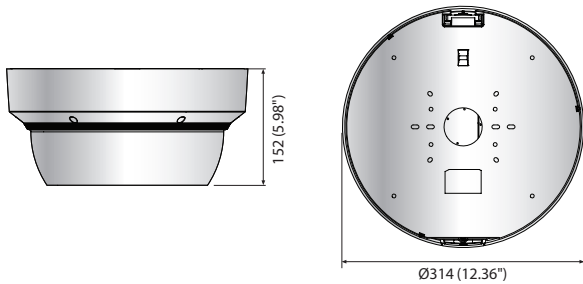

Dimensions

Unit : mm (inch)