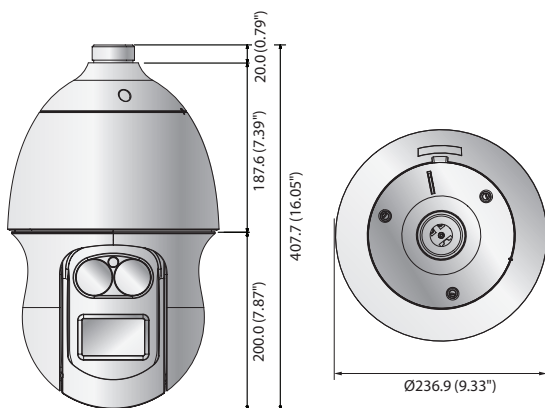

Dimensions

Unit : mm (inch)

Accessories (Optional)

SBP-300WM1 SBP-300WM SBP-300CM SBP-300LM SBP-300B SBP-300NB SBP-300PM SBP-300KM

PNP-9200RH	
VIDEO	
Imaging Device	1/2.5" 8M CMOS
Total / Effective Pixels	3,864(H) x 2,202(V), 8.51M pixels / 3,840(H) x 2,160(V), 8.00M pixels
Scanning System	Progressive
Min. Illumination	Color : 0.3Lux / F1.8 (1/30sec, F1.8, 50IRE), 0.005Lux (2sec, F1.8, 50IRE) 0.1Lux / F1.8 (1/30sec, F1.8, 30IRE), 0.0005Lux (2sec, F1.8, 30IRE) B/W : 0Lux (IR LED on)
S / N Ratio	50dB
Video Output	CVBS : 1.0Vpp / 75Ω composite, 720 x 480(N), 720 x 576(P), for installation
LENS	
Focal Length (Zoom Ratio)	4.8 ~ 96mm (Optical 20x)
Max. Aperture Ratio	F1.8(Wide) / F3.6(Tele)
Angular Field of View	H : 65.1°(Wide) ~ 3.8°(Tele) / V : 38.4°(Wide) ~ 2.2°(Tele)
Min. Object Distance	1.5m (4.92ft)
Focus Control	AF / One-shot AF / Manual
Lens / Mount Type	DC auto iris (IR corrected) / Board-in type
PAN / TILT	
Pan Range / Speed	360° Endless / Preset : 400°/sec, Manual : 0.024°/sec ~ 250°/sec
Tilt Range / Speed	190° (-5° ~ 185°) / Preset : 300°/sec, Manual : 0.024°/sec ~ 250°/sec
Sequence / Preset Accuracy	Preset (300ea), Swing, Group (6ea), Trace, Tour, Auto run, Schedule / ±0.2°
Azimuth	Yes (E / W / S / N / NE / SE / NW / SW OSD)
Auto Tracking	Off / On
OPERATIONAL	
Viewable Length	200m (656.17ft)
Camera Title	Off / On (Displayed up to 60 characters) - W/W : English / Numeric / Special characters - Korea : English / Numeric / Special / Korean characters - China : English / Numeric / Special / Chinese characters - Common : Multi-line (Max. 5), Color (Grey / Green / Red / Blue / Black / White), Transparency, Auto scale by resolution
Day & Night	Auto (ICR) / Color / B/W
Backlight Compensation	Off / BLC / WDR
Wide Dynamic Range	120dB
Contrast Enhancement	SSDR (Off / On)
Digital Noise Reduction	SSNR (2D+3D noise filter) (Off / On)
Image Stabilization	Mechanical anti-vibration
Defog	Off / Auto / Manual
Motion Detection	Off / On (4ea, Polygonal zones)
Privacy Masking	Off / On (16ea, Rectangular zones) - Color : Grey / Green / Red / Blue / Black / White, - Zoom ratio option for mask mode
Gain Control	Off / Low / Medium / High
White Balance	ATW / AWC / Manual / Indoor / Outdoor / Mercury / Sodium
Electronic Shutter Speed	Minimum / Maximum / Anti flicker (2 ~ 1/1,200sec)
Digital Zoom	16x, area zoom function support digital zoom 2x
Flip / Mirror	Off / On
Intelligent Video Analytics	Tampering, Virtual line, Enter / Exit, (Dis)Appear, Audio detection - with metadata
Alarm I/O	Input 4ea / Output 2ea (Relay type)
Remote Control Interface	RS-485/422
RS-485 Protocol	Samsung-T/E, Pelco-P/D, Panasonic, Honeywell, AD, Vicon, Bosch, GE
Alarm Triggers	Alarm input, Motion detection, Intelligent video analytics, Network disconnect
Alarm Events	File upload via FTP and E-mail, Notification via E-mail, Local storage (SD/SDHC/SDXC) or NAS recording at event triggers, External output, PTZ preset
Pixel Counter	Support (Pixel-in viewer only)
NETWORK	
Ethernet	RJ-45 (10/100BASE-T), SFP (* Only using SBP-302HF)
Video Compression Format	H.265 / H.264 (MPEG-4 part 10/AVC) : Main / Baseline / High, MJPEG
Resolution	3840 x 2160, 2592 x 1944, 2592 x 1464, 1920 x 1080, 1280 x 1024, 1280 x 960, 1280 x 720, 1024 x 768, 800 x 600, 800 x 450, 720 x 576, 640 x 480, 640 x 360, 320 x 240, 320 x 180
Max. Framerate	H.265 / H.264 : 30fps at all resolutions, MJPEG : 15fps at all resolutions
Smart Codec / WiseStream	Manual mode (Area-based : Sea) / Support
Video Quality Adjustment	H.265 / H.264 : Target bitrate level control, MJPEG : Quality level control
Bitrate Control Method	H.265 / H.264 : CBR or VBR, MJPEG : VBR
Streaming Capability	Multiple streaming (Up to 3 profiles)
Audio In	Selectable (Mic in / Line in), Supply voltage : 2.5VDC (4mA), Input impedance : approx. 2K Ohm
Audio Out	Line out (3.5mm stereo mini jack), Max output level : 1 Vrms
Audio Compression Format	G.711 u-law/G.726 selectable, G.726 (ADPCM) 8KHz, G.711 8KHz G.726 : 16Kbps, 24Kbps, 32Kbps, 40Kbps, AAC-LC : 48Kbps at 16KHz
Audio Communication	Bi-directional audio (2-way)
IP	IPv4, IPv6
Protocol	TCP/IP, UDP/IP, RTP(UDP), RTP(TCP), RTCP, RTSP, NTP, HTTP, HTTPS, SSL/TLS, DHCP, PPPoE, FTP, SMTP, ICMP, IGMP, SNMPv1/v2c/v3(MIB-2), ARP, DNS, DDNS, QoS, PIM-SM, UPnP, Bonjour
Security	HTTPS(SSL) login authentication, Digest login authentication IP address filtering, User access log, 802.1x authentication (EAP-TLS, EAP-LEAP)
Streaming Method	Unicast / Multicast
Max. User Access	15 users at unicast mode
Edge Storage	SD/SDHC/SDXC (128GB) - Motion images recorded in the SD/SDHC/SDXC memory card can be downloaded. Camera can detect automatically when the memory is connected, Memory status display (Normal / Error / Active / Formatting / Lock), NAS (Network Attached Storage), Local PC for instant recording (Plug-in viewer only)
Application Programming Interface	ONVIF profile S/G, SUNAPI (HTTP API), SVPN 1.2, Wisenet Open Platform
Webpage Language	English, French, German, Spanish, Italian, Chinese, Korean, Russian, Japanese, Swedish, Danish, Portuguese, Turkish, Polish, Czech, Rumanian, Serbian, Dutch, Croatian, Hungarian, Greek, Norsk, Finnish
Web Viewer	Supported OS : Windows 7, 8.1, 10, Mac OS X 10.9, 10.10, 10.11 Plug-in free Webviewer - Supported Browser : Google Chrome 47, MS Edge 20 Plug-in Webviewer - Supported Browser : MS Explore 11, Mozilla Firefox 43, Apple Safari 9 * Mac OS X only
Central Management Software	SmartViewer
ENVIRONMENTAL	
Operating Temperature / Humidity	-50°C ~ +55°C (-58°F ~ +131°F) / Less than 90% RH
Storage Temperature / Humidity	-50°C ~ +60°C (-58°F ~ +140°F) / Less than 90% RH
Ingress Protection / Vandal Resistance	IP66 / IK10
ELECTRICAL	
Input Voltage / Current	24V AC
Power Consumption	Max. 60W/90W (Heater off/on, IR on)
MECHANICAL	
Color / Material	Ivory, Black / Aluminum, Plastic
Dimensions (WxH) / Weight	Ø236.9 x 407.7mm (Ø9.33" x 16.05") / 7.1Kg (15.65 lb)