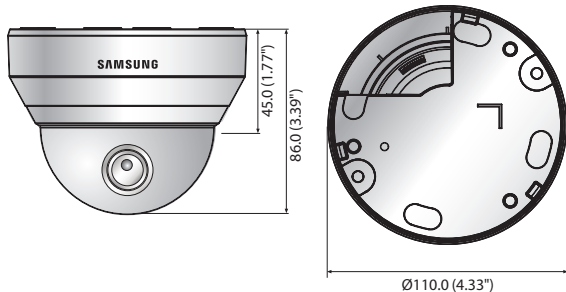

Dimensions

Unit : mm (inch)