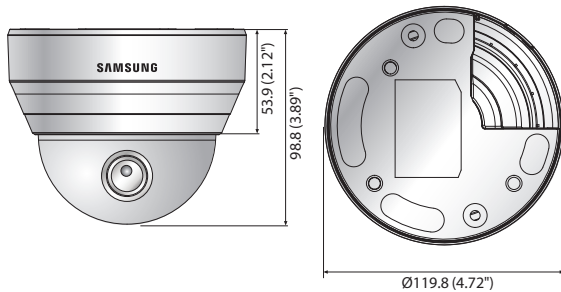

Dimensions

Unit : mm (inch)