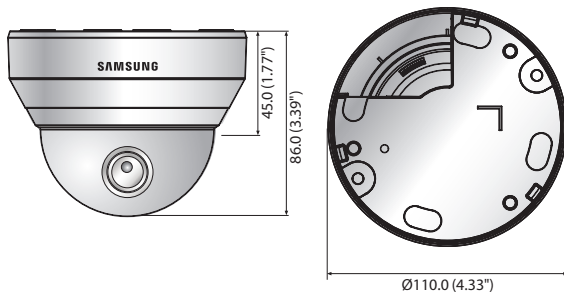

## Key Features

- Max. 4M resolution
- Built-in 2.8mm fixed lens (QND-7010R)  
3.6mm fixed lens (QND-7020R)  
6mm fixed lens (QND-7030R)
- Max. 20fps@4M, Max. 30fps@under 2M (H.265/H.264)
- H.265, H.264, MJPEG codec supported, Multiple streaming
- Motion detection, Tampering, Defocus detection
- micro SD (128GB) memory slot, PoE / 12V DC
- IR viewable length 20m, IK08
- Hallway view, WiseStream support
- LDC support (Lens Distortion Correction)

## Dimensions

Unit : mm (inch)