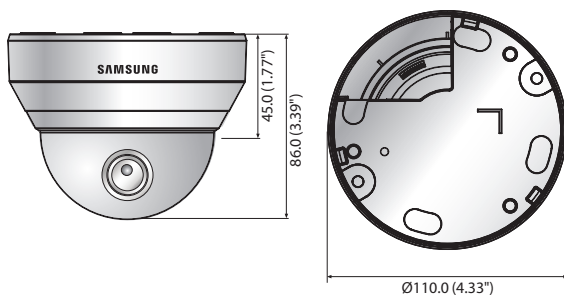

Dimensions

Unit : mm (inch)

Accessories (Optional)

QND-7010R/7020R/7030R

VIDEO	
Imaging Device	1/3" 4M CMOS
Total Pixels	2,720(H) x 1,536(V)
Effective Pixels	2,688(H) x 1,520(V)
Scanning System	Progressive
Min. Illumination	Color : 0.5Lux (QND-7010R), 0.4Lux (QND-7020R), 0.3Lux (QND-7030R) B/W : 0Lux (IR LED on)
LENS	
Focal Length (Zoom Ratio)	2.8mm fixed (QND-7010R), 3.6mm fixed (QND-7020R), 6mm fixed (QND-7030R)
Max. Aperture Ratio	F2.2
Angular Field of View	H : 110.0° / V : 63.0° / D : 128.0° (QND-7010R) H : 81.0° / V : 45.0° / D : 95.0° (QND-7020R) H : 53.0° / V : 31.0° / D : 62.0° (QND-7030R)
Lens Type	Fixed
Mount Type	Board type
PAN / TILT / ROTATE	
Pan / Tilt / Rotate Range	0° ~ 350° / 0° ~ 67° / 0° ~ 355°
OPERATIONAL	
IR Viewable Length	20m (65.62ft)
Camera Title	Off / On (Displayed up to 20 characters per line) - W/W : English / Numeric / Special characters - China : English / Numeric / Special / Chinese characters - Common : Multi-line (Max. 5), Color (Grey / Green / Red / Blue / Black / White), Transparency, Auto scale by resolution
Day & Night	True Day & Night
Backlight Compensation	Off / BLC / WDR
Wide Dynamic Range	120dB
Digital Noise Reduction	SSNR (Off / On)
Motion Detection	Off / On (4ea polygonal zones)
Privacy Masking	Off / On (6ea rectangular zones)
Gain Control	Off / Low / Middle / High
White Balance	ATW / AWC / Manual / Indoor / Outdoor
LDC (Lens Distortion Correction)	Off / On (5 levels with min / max)
Electronic Shutter Speed	Minimum / Maximum / Anti flicker
Flip / Mirror	Flip / Mirror / Hallway view
Intelligent Video Analytics	Motion detection with metadata, Tampering, Defocus detection
Alarm I/O	Input 1 / Output 1
Alarm Triggers	Motion detection, Tampering detection, SD card error, NAS error, Alarm input, Defocus detection
Alarm Events	File upload via FTP and E-mail, Local storage recording at event, Notification via E-mail, External output
Pixel Counter	Support (Plug-in viewer only)
NETWORK	
Ethernet	RJ-45 (10/100BASE-T)
Video Compression Format	H.265, H.264, MJPEG
Resolution	2592 x 1520, 2560 x 1440 (16:9), 2304 x 1296, 1920 x 1080, 1280 x 1024, 1280 x 960, 1280 x 720, 1024 x 768, 800 x 600, 800 x 448, 720 x 576, 720 x 480, 640 x 480, 640 x 360, 320 x 240
Max. Framerate	H.265/H.264 : Max. 20fps at 4M, Max. 30fps at under 2M MJPEG : Max. 15fps
Smart Codec	WiseStream
Video Quality Adjustment	H.265/H.264 : Target bitrate level control, MJPEG : Quality level control
Bitrate Control Method	H.265/H.264 : CBR or VBR, MJPEG : VBR
Streaming Capability	Multiple streaming (Up to 3 profiles)
Audio I/O	Built-in mic
Audio Compression Format	G.711 u-law / G.726 selectable G.726 (ADPCM) 8KHz, G.711 8KHz, G.726 : 16Kbps, 24Kbps, 32Kbps, 40Kbps
Audio Communication	Uni-directional audio
IP	IPv4, IPv6
Protocol	TCP/IP, UDP/IP, RTP (UDP), RTP (TCP), RTCP, RTSP, NTP, HTTP, HTTPS, SSL/TLS, DHCP, PPPoE, FTP, SMTP, ICMP, IGMP, SNMPv1/v2c/v3 (MIB-2), ARP, DNS, DDNS, QoS, PIM-SM, UPnP, Bonjour
Security	HTTPS (SSL) login authentication, Digest login authentication IP address filtering, User access log, 802.1x authentication
Streaming Method	Unicast / Multicast
Max. User Access	6 users at unicast mode
Storage	micro SD / SDHC / SDXC max. 128G, NAS - Motion images recorded in the SD memory card can be downloaded - Manual recording at local PC
Application Programming Interface	ONVIF Profile S/G, SUNAPI (HTTP API)
Webpage Language	English, French, German, Spanish, Italian, Chinese, Korean, Russian, Japanese, Swedish, Portuguese, Turkish, Polish, Czech, Dutch, Hungarian, Greek
Web Viewer	Supported OS : Windows 7, 8.1, 10, Mac OS X 10.9, 10.10, 10.11 Plug-in free Webviewer - Supported Browser : Google Chrome 47, MS Edge 20 Plug-in Webviewer - Supported Browser : MS Explore 11, Mozilla Firefox 43, Apple Safari 9 * Mac OS X only
Central Management Software	SmartViewer
ENVIRONMENTAL	
Operating Temperature / Humidity	-10°C ~ +55°C (+14°F ~ +131°F) / Less than 90% RH
Storage Temperature / Humidity	-30°C ~ +60°C (-22°F ~ +140°F) / Less than 90% RH
Vandal Resistance	IK08
ELECTRICAL	
Input Voltage / Current	PoE (IEEE802.3af, Class3) / 12V DC
Power Consumption	Max. 7W (PoE), Max. 5.8W (12V DC) : QND-7010R Max. 6.5W (PoE), Max. 5.43W (12V DC) : QND-7020R/7030R
MECHANICAL	
Color / Material	Ivory / Plastic
Dimensions (WxH)	Ø110.0 x 86.0mm (Ø4.33" x 3.39")
Weight	290g (0.64 lb)