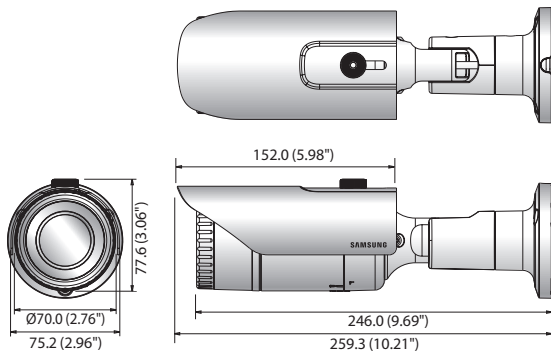

Dimensions

Unit : mm (inch)

Accessories (Optional)

QNO-6010R/6020R/6030R