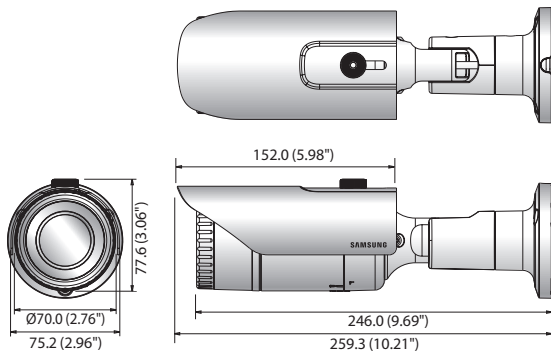

## Key Features

- Max. 2megapixel (1920 x 1080) resolution
- Built-in 2.8mm fixed lens (QNO-6010R)  
3.6mm fixed lens (QNO-6020R)  
6mm fixed lens (QNO-6030R)
- Max. 30fps@all resolutions (H.265/H.264)
- H.265, H.264, MJPEG codec supported, Multiple streaming
- Motion detection, Tampering, Defocus detection
- micro SD/SDHC/SDXC memory slot (Max. 128GB), PoE / 12V DC
- IR viewable length 20m (QNO-6010R), 25m (QNO-6020R)  
30m (QNO-6030R)
- Hallway view, WiseStream support, IP66, IK10
- LDC support (Lens Distortion Correction)

## Dimensions

Unit : mm (inch)