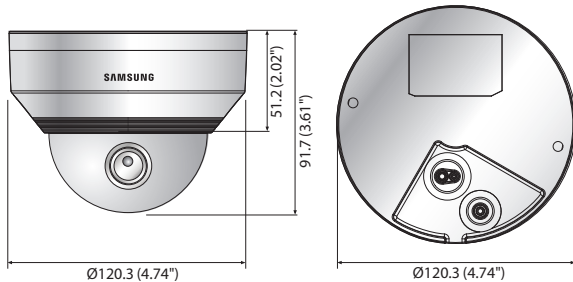

## Key Features

- Max. 2megapixel (1920 x 1080) resolution
- Built-in 2.8mm fixed lens (QNV-6010R)  
3.6mm fixed lens (QNV-6020R)  
6mm fixed lens (QNV-6030R)
- Max. 30fps@all resolutions (H.265/H.264)
- H.265, H.264, MJPEG codec supported, Multiple streaming
- Motion detection, Tampering, Defocus detection
- micro SD/SDHC/SDXC memory slot (Max. 128GB), PoE / 12V DC
- IR viewable length 20m (QNV-6010R), 25m (QNV-6020R)  
30m (QNV-6030R)
- Hallway view, WiseStream support, IP66, IK10
- LDC support (Lens Distortion Correction)

## Dimensions

Unit : mm (inch)