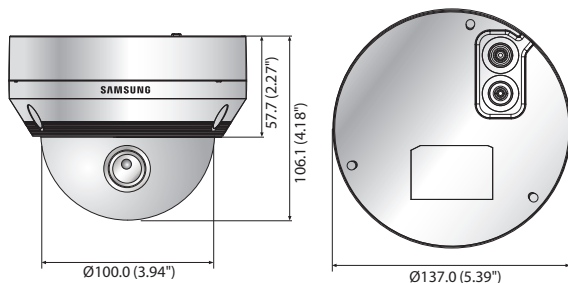

Dimensions

Unit : mm (inch)