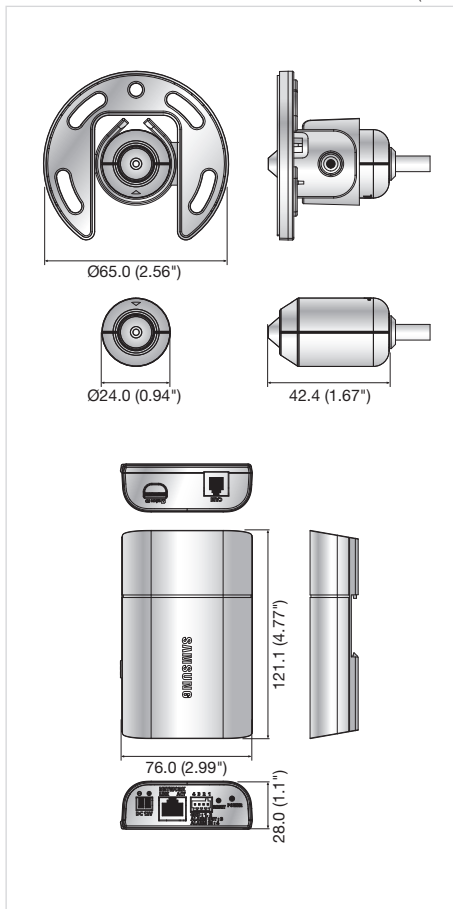

Dimensions

Unit : mm (inch)

The Eco mark represents Samsung Techwin's will to create environment-friendly products, and indicates that the product satisfies the EU RoHS Directive.

DISTRIBUTED BY

SAMSUNG TECHWIN CO., LTD.

6, Pangyo-ro 319beon-gil, Bundang-gu, Seongnam-si, Gyeonggi-do, SEOUL 463-400 Rep. of KOREA
Tel : +82-70-7147-8741 ~ 8749, 8752 ~ 8760 Fax : +82-31-8018-3745 www.samsungsecurity.com www.samsungcctv.com
COPYRIGHT BY SAMSUNG TECHWIN. ALL RIGHT RESERVED

SAMSUNG TECHWIN EUROPE LTD.
2nd Floor, No. 5 The Heights, Brooklands, Weybridge,
Surrey, KT13 0NY, UK
Tel : +44-1932-82-6700 Fax : +44 1932 82 6701

SNB-6010