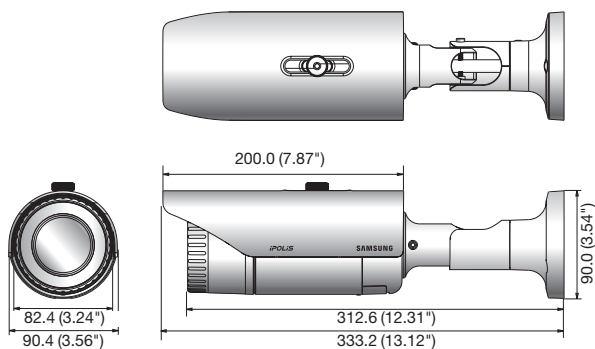

Dimensions

Unit : mm (inch)

	SNO-5084RN/P
VIDEO	
Imaging Device	1/3" 1.37M CMOS (IMX238)
Total Pixels	1,312(H) x 1,069(V)
Effective Pixels	1,305(H) x 1,049(V)
Scanning System	Progressive
Min. Illumination	Color : 0.05Lux (1/30sec, F1.2, 50IRE), 0.0008Lux (2sec, 50IRE), 0.005Lux (1/30sec, F1.2, 30IRE) B/W : 0Lux (IR LED on)
S / N Ratio	50dB
Video Output	CVBS : 1.0 Vpp / 75Ω composite, 704 x 480(N), 704 x 576(P), for installation DIP connector type
LENS	
Focal Length (Zoom Ratio)	3 ~ 8.5mm (2.8x) motorized varifocal
Max. Aperture Ratio	F1.2
Angular Field of View	H : 93.4°(Wide) ~ 33.1°(Tele) / V : 73.8°(Wide) ~ 26.5°(Tele)
Min. Object Distance	0.5m (1.64ft)
Focus Control	Simple focus (Motorized V/F) / Manual - Remote control via network (Manual, Simple focus)
Lens / Mount Type	DC auto iris, P-Iris / Board-in type
OPERATIONAL	
IR LED / Viewable Length	20ea / 30m (98.43ft)
Camera Title	Off / On (Displayed up to 40 characters)
Day & Night	Auto (ICR) / Color / B/W / External / Schedule
Backlight Compensation	Off / BLC / WDR
Wide Dynamic Range	130dB
Contrast Enhancement	SSDR (Samsung Super Dynamic Range) (Off / On)
Digital Noise Reduction	SSNR III (2D+3D noise filter) (Off / On)
Digital Image Stabilization	Off / On
Defog	Off / Auto / Manual
Motion Detection	Off / On (4 zones with 4-sided polygon)
Privacy Masking	Off / On (32 zones with 4-sided polygon)
Gain Control	Off / Low / Middle / High
White Balance	ATW / AWC / Manual / Indoor / Outdoor
Electronic Shutter Speed	Minimum / Maximum / Anti flicker
Flip / Mirror	Off / On
Intelligent Video Analytics	Tampering, Virtual line, Enter / Exit, (Dis)Appear, Audio detection, Face detection with metadata
Alarm I/O	Input 1ea / Output 1ea
Alarm Triggers	Motion detection, Tampering, Audio detection, Face detection, Video analytics, Network disconnection, Alarm input
Alarm Events	File upload via FTP and E-mail, Notification via E-mail, Local storage (SD/SDHC/SDXC) recording at Event, External output
NETWORK	
Ethernet	RJ-45 (10/100BASE-T)
Video Compression Format	H.264 (MPEG-4 part 10/AVC), MJPEG
Resolution	1280 x 1024, 1280 x 720P (HD), 1024 x 768, 800 x 600, 640 x 480, 320 x 240
Max. Framerate	H.264 : Max. 60fps at all resolutions MJPEG : 1280 x 1024, 1280 x 720, 1024 x 768 : Max. 15fps 800 x 600, 640 x 480, 320 x 240 : Max. 30fps
Video Quality Adjustment	H.264 : Compression level, Target bitrate level control, MJPEG : Quality level control
Bitrate Control Method	H.264 : CBR or VBR, MJPEG : VBR
Streaming Capability	Multiple streaming (Up to 10 profiles)
Audio In	Selectable (Mic in / Line in) Supply voltage : 2.5V DC (4mA), Input impedance : approx. 2K Ohm
Audio Out	Line out (3.5mm stereo mini jack), Max output level : 1 Vrms
Audio Compression Format	G.711 u-law/G.726 selectable, G.726 (ADPCM) 8KHz, G.711 8KHz G.726 : 16Kbps, 24Kbps, 32Kbps, 40Kbps
Audio Communication	Bi-directional audio
IP	IPv4, IPv6
Protocol	TCP/IP, UDP/IP, RTP(UDP), RTP(TCP), RTCP, RTSP, NTP, HTTP, HTTPS, SSL, DHCP, PPPoE, FTP, SMTP, ICMP, IGMP, SNMPv1/v2c/v3(MIB-2), ARP, DNS, DDNS, QoS, PIM-SM, UPnP, Bonjour
Security	HTTPS(SSL) login authentication, Digest login authentication IP address filtering, User access log, 802.1x authentication
Streaming Method	Unicast / Multicast
Max. User Access	15 users at unicast mode
Edge Storage	micro SD/SDHC/SDXC (4GB included) Motion images recorded in the SDXC/SDHC/SD memory card can be downloaded
Application Programming Interface	ONVIF profile S, SUNAPI (HTTP API), SVP 1.2
Webpage Language	English, French, German, Spanish, Italian, Chinese, Korean, Russian, Japanese, Swedish, Danish, Portuguese, Turkish, Polish, Czech, Rumanian, Serbian, Dutch, Croatian, Hungarian, Greek, Finnish, Norwegian
Web Viewer	Supported OS : Windows XP / VISTA / 7 / 8, MAC OS X 10.7 Supported Browser : Microsoft Internet Explorer (Ver. 8 ~ 10), Mozilla Firefox (Ver. 9 ~ 19), Google Chrome (Ver. 15 ~ 25), Apple Safari (Ver. 6.0.2(Mac OS X 10.8, 10.7 only), 5.1.7) * Mac OS X only
Central Management Software	SmartViewer, SSM
ENVIRONMENTAL	
Operating Temperature / Humidity	-30°C ~ +55°C (-22°F ~ +131°F) / Less than 90% RH
Storage Temperature / Humidity	-30°C ~ +60°C (-22°F ~ +140°F) / Less than 90% RH
Ingress Protection	IP66
Vandal Resistance	IK10
ELECTRICAL	
Input Voltage / Current	12V DC, 24V AC, PoE (IEEE802.3af)
Power Consumption	Max 10W / 11.5W (12V DC - Heater off / on), Max 11.5W / 12.95W (PoE - Heater off / on) Max 12W / 13.5W (24V AC - Heater off / on)
MECHANICAL	
Color / Material	Dark gray / Aluminum
Dimensions (WxHxD)	82.4 x 82.4 x 312.6mm (3.24" x 3.24" x 12.31") (Without sunshield)
Weight	1.17Kg (2.58 lb) (With sunshield)