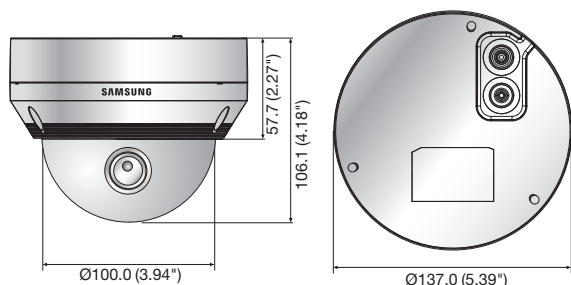

Dimensions

Unit : mm (inch)