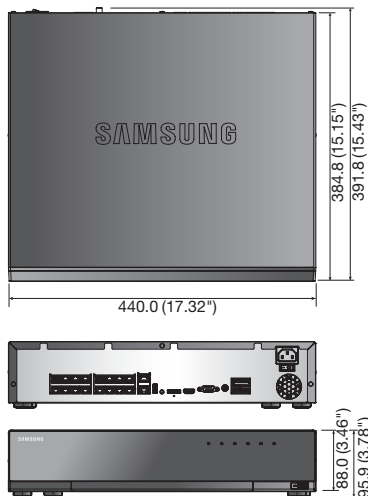

Dimensions

Unit : mm (inch)

SRN-1673S