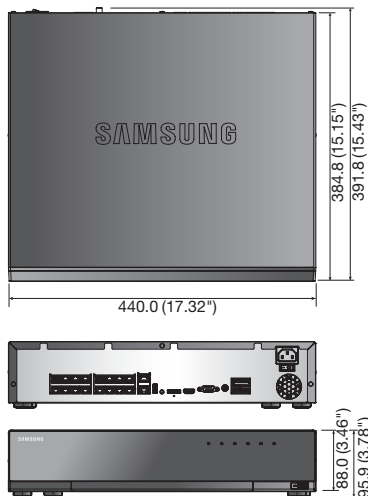

# SRN-1673S

16CH Network Video Recorder with PoE Switch

## Key Features

- Up to 16CH 8M supported
- 80Mbps network camera recording
- Plug & play by 16 PoE/PoE+ ports
- Max. 4HDDs, e-SATA storage supported
- HDD removable (Easy install)
- HDMI / VGA local monitor

## Dimensions

Unit : mm (inch)