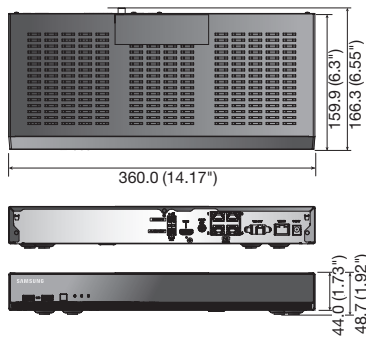

Dimensions

Unit : mm (inch)

SRN-473S		
DISPLAY		
Video	Inputs / Resolution	Up to 4CH / CIF ~ 8M
	Protocols	Samsung, ONVIF
Live	Local Display	HDMI / VGA
	Multi Screen Display	[Local monitor] 1 / 4 / Auto sequence, [Web] 1 / 4 / Auto sequence
	Performance	[Local monitor] 8M (20fps), 5M (30fps), 3M (50fps), 2M (120fps), 720p (120fps), D1 (120fps) [Web] 5M (30fps), 3M (60fps), 2M (120fps), 720p (120fps), D1 (120fps)
PERFORMANCE		
Operating System	Embedded	Linux
Recording	Compression	H.264, MJPEG
	Recording Bandwidth	32Mbps, 2M 4 camera real-time recording
	Resolution	CIF ~ 8M
	Mode	Normal, Scheduled, Event (Pre / Post)
	Event Trigger	Alarm input (2), Video loss, Camera event (Alarm in, MD, Video analytics)
Search & Playback	Event Action	E-mail, PTZ preset, Alarm out, Buzzer, Monitor out
	Playback Bandwidth	32Mbps
	Performance	Max. 3 users
	Mode	Date & Time (Calendar) / Event log list / Text Search (POS)
	Simultaneous Playback	[Local monitor] Up to 4CH, [Web, CMS] Up to 4CH
Storage	Resolution	CIF ~ 8M
	Fish-eye Dewarping	Via Smartviewer
	Playback Control	Fast/Slow Forward/Backward, Move one step up/down
	Internal	1 SATA
Back up	Max.Capacity	Internal 4TB
	File Back up	BU/EXE (USB), JPG/AVI (Web, CMS)
Sensor	Function	Max. 4CH playback, Date-time/title display
	Input / Output	2 / 1 (NO/NC 1ea)
Audio	Input / Compression	4CH (Network) / G.711, G.726, AAC (16/48KHz)
	Audio Communication	2-way
NETWORK		
Protocol Support	TCP/IP, UDP/IP, RTP (UDP), RTP (TCP), RTSP, NTP, HTTP, DHCP (Server, Client), PPPoE, SMTP, ICMP, IGMP, ARP, DNS, DDNS, uPnP, HTTPS, SNMP, ONVIF (Profile-S)	
DDNS	Samsung iPOLiS DDNS	
Transmission Bandwidth	Max. 64Mbps	
Max. Remote Users	Search 3 / Live unicast 10 / Live multicast 20	
IP	IPv4 / IPv6	
Security	IP address filtering, User access log, 802.1x authentication, Encryption	
Language	GUI / Web	English, French, German, Italian, Spanish, Russian, Turkish, Polish, Dutch, Swedish, Czech, Portuguese, Danish, Rumanian, Serbian, Croatian, Hungarian, Greek, Norwegian, Finnish, Korean, Chinese, Japanese, Thai
OS	Supported OS : Window XP (Service pack 2 or above), Vista, 7, 8, Mac OS X (10.6 or above)	
Web Browser	Microsoft Internet Explorer (Updated Ver. 8 ~ 10, IE 9 or above recommended) Mozilla Firefox (Ver. 19.x or above), Google Chrome (Ver. 26.x or above), Apple Safari (Ver. 6.0.3 or above)	
Viewer Software	Type	SSM, Webviewer, SmartViewer, iPOLiS mobile viewer
Viewer Software	CMS Support	SDK / CGI (SUNAPI)
FUNCTIONS		
Camera Setup	Register	PnP mode, Manual mode
	Setup Items	IP address, Add profile edit, Bitrate, Compression, GOP, Quality Camera MD setup Camera video setup (Simple focus, Brightness/Contrast, Flip/Mirror, IRIS, WDR, D&N, SSSNR, Shutter, SSSDR, DIS)
Camera Control	PoE	Monitor PoE power consumption, On/Off control for each PoE camera Remote reset for each PoE camera
Easy Configuration	Setup Wizard (Date/Time, Network, Auto camera configuration)	
PTZ	Control / Preset	Via GUI, Webviewer, SPC-2000 / 255
Smart phone	OS	Android, iOS
	Control	Live (4CH) / Playback (1CH)
System Control	Mouse, IR Remocon, Web, SPC-2000 (Controller)	
INDICATOR / INTERFACE		
Front	Indicator	Power status LED 1ea, Alarm status LED 1ea, Record status LED 1ea
	USB	2ea (Front 2ea)
Connections	HDMI / VGA	1ea / 1ea
	Audio	Out 1ea (RCA, Line)
	Ethernet	RJ-45 4ea (PoE/PoE+, 100Mbps), RJ-45 1ea (WAN, 100Mbps)
	Alarm	In 2ea (Terminal block) / Out 1ea (Terminal block)
	Reset	Yes (Factory reset)
SYSTEM		
Log	Log List	Max. 20000 (System log, Event log each)
GENERAL		
Electrical	Input Voltage / Current	54V DC / 1.67A
	Power Consumption	Max. 77W (1 HDD, PoE on), 16W (1 HDD, PoE off)
	PoE Budget	Max. 50W
Environmental	Operating Temperature	+0°C ~ +40°C (+32°F ~ +104°F)
	Operating Humidity	20% ~ 85% RH
Mechanical	Color / Material	Black / Metal
	Dimensions (WxHxD)	360.0 x 44.0 x 159.9mm (14.17" x 1.73" x 6.3") (1U)
	Weight	Approx. 1.6Kg (3.52lb), 1TB HDD 1ea included