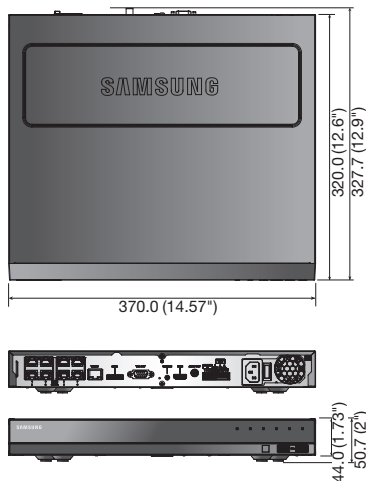

Dimensions

Unit : mm (inch)

SRN-873S