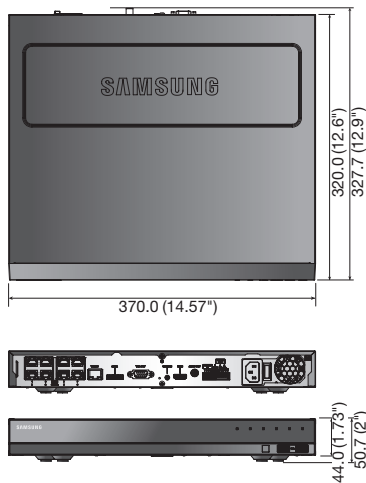

Dimensions

Unit : mm (inch)

SRN-873S		
DISPLAY		
Video	Inputs / Resolution	Up to 8CH / CIF ~ 8M
	Protocols	Samsung, ONVIF
Live	Local Display	HDMI / VGA
	Multi Screen Display	[Local monitor] 1 / 4 / 6 / 8 / Auto sequence, [Web] 1 / 4 / 8 / Auto sequence
	Performance	[Local monitor] 8M (20fps), 5M (30fps), 3M (50fps), 2M (150fps), 720p (240fps), D1 (240fps) [Web] 5M (30fps), 3M (60fps), 2M (120fps), 720p (240fps), D1 (240fps)
PERFORMANCE		
Operating System	Embedded	Linux
	Compression	H.264, MJPEG
Recording	Recording Bandwidth	64Mbps, 2M 8 camera real-time recording
	Resolution	CIF ~ 8M
	Mode	Normal, Scheduled, Event (Pre / Post)
	Event Trigger	Alarm input (4), Video loss, Camera event (Alarm in, MD, Video analytics)
	Event Action	E-mail, PTZ preset, Alarm out, Buzzer, Monitor out
Search & Playback	Playback Bandwidth	32Mbps
	Performance	Max. 3 users
	Mode	Date & Time (Calendar) / Event log list / Text Search (POS)
	Simultaneous Playback	[Local monitor] Up to 8CH, [Web, CMS] Up to 8CH
	Resolution	CIF ~ 8M
	Fish-eye Dewarping	Via Smartviewer
Storage	Internal	2 SATA
	External (DAS)	1 e-SATA
	Max.Capacity	Internal 8TB
Back up	File Back up	BU/EXE (USB), JPG/AVI (Web, CMS)
	Function	Max. 8CH playback, Date-time/title display
Sensor	Input / Output	4 / 3 (NO 2ea, NO/NC 1ea)
	Audio	8CH (Network) / G.711, G.726, AAC (16/48KHz)
Audio	Input / Compression	8CH (Network) / G.711, G.726, AAC (16/48KHz)
	Audio Communication	2-way
NETWORK		
Protocol Support		TCP/IP, UDP/IP, RTP (UDP), RTP (TCP), RTSP, NTP, HTTP, DHCP (Server, Client), PPPoE, SMTP, ICMP, IGMP, ARP, DNS, DDNS, uPnP, HTTPS, SNMP, ONVIF (Profile-S)
DDNS		Samsung iPOLiS DDNS
Transmission Bandwidth		Max. 128Mbps
Max. Remote Users		Search 3 / Live unicast 10 / Live multicast 20
IP		IPv4 / IPv6
Security		IP address filtering, User access log, 802.1x authentication, Encryption
Language	GUI / Web	English, French, German, Italian, Spanish, Russian, Turkish, Polish, Dutch, Swedish, Czech, Portuguese, Danish, Rumanian, Serbian, Croatian, Hungarian, Greek, Norwegian, Finnish, Korean, Chinese, Japanese, Thai
OS		Supported OS : Window XP (Service pack 2 or above), Vista, 7, 8, Mac OS X (10.6 or above)
Web Browser		Microsoft Internet Explorer (Updated Ver. 8 ~10, IE 9 or above recommended) Mozilla Firefox (Ver. 19.x or above), Google Chrome (Ver. 26.x or above), Apple Safari (Ver. 6.0.3 or above)
Viewer Software	Type	SSM, Webviewer, SmartViewer, iPOLiS mobile viewer
	CMS Support	SDK / CGI (SUNAPI)
FUNCTIONS		
Camera Setup	Register	PnP mode, Manual mode
	Setup Items	IP address, Add profile edit, Bitrate, Compression, GOP, Quality
		Camera MD setup Camera video setup (Simple focus, Brightness/Contrast, Flip/Mirror, IRIS, WDR, D&N, SSNR, Shutter, SDDR, DIS)
Camera Control	PoE	Monitor PoE power consumption, On/Off control for each PoE camera Remote reset for each PoE camera
Easy Configuration		Setup Wizard (Date/Time, Network, Auto camera configuration)
PTZ	Control / Preset	Via GUI, Webviewer, SPC-2000 / 255
	OS	Android, iOS
Smart phone	Control	Live (4CH) / Playback (1CH)
System Control		Mouse, IR Remocon, Web, SPC-2000 (Controller)
INDICATOR / INTERFACE		
Front	Indicator	Power status LED 1ea, HDD action LED 1ea, Alarm status LED 1ea Record status LED 1ea, Network action LED 1ea, Back up LED 1ea
	USB	2ea (Front 2ea)
	HDMI / VGA	1ea / 1ea
Connections	Audio	Out 1ea (RCA, Line)
	Ethernet	RJ-45 8ea (PoE/PoE+, 100Mbps), RJ-45 1ea (WAN, 1Gbps)
	Alarm	In 4ea (Terminal block) / Out 3ea (Terminal block)
	Reset	Yes (Factory reset)
SYSTEM		
Log	Log List	Max. 20000 (System log, Event log each)
GENERAL		
Electrical	Input Voltage / Current	100 ~ 240V AC, 50/60Hz / 3 ~ 1.5A
	Power Consumption	Max. 166W (2 HDD, PoE on), 44W (2 HDD, PoE off)
	PoE Budget	Max. 100W
Environmental	Operating Temperature	+0°C ~ +40°C (+32°F ~ +104°F)
	Operating Humidity	20% ~ 85% RH
Mechanical	Color / Material	Black / Metal
	Dimensions (WxHxD)	370.0 x 44.0 x 320.0mm (14.57" x 1.73" x 12.6") (1U)
	Weight	Approx. 3.4Kg (7.49lb), 1TB HDD 1ea included