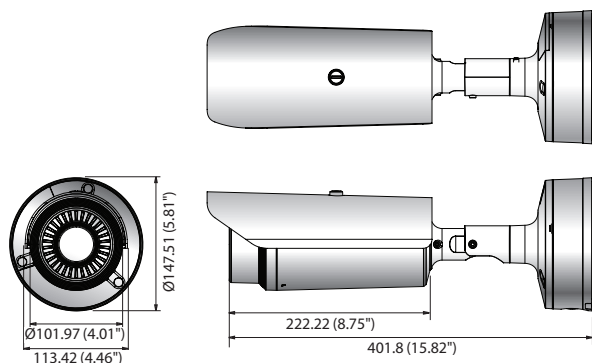

## TNO-4040T

<b>VIDEO</b>	
Imaging Device	Uncooled microbolometer, Pixel size : 17 $\mu$ m
Effective Pixels	640(H) x 480(V)
NETD	<50mK
Video Out	CVBS : 1.0Vpp / 75 $\Omega$ composite, 720 x 480(N), 720 x 576(P), for installation USB : Micro USB type B, 1280 x 720, for installation
<b>LENS</b>	
Focal Length (Zoom Ratio)	19mm fixed
Max. Aperture Ratio	F1.0
Angular Field of View	H : 32° / V : 24.3° / D : 39.2°
Min. Object Distance	11 m (36.09ft)
Focus Control	Fixed
Lens / Mount Type	Board-in type
<b>OPERATIONAL</b>	
Camera Title	Off / On - W/W : English / Numeric / Special characters - China : English / Numeric / Special / Chinese characters - Common : Multi-line (Max. 5), Color (Gray / Green / Red / Blue / Black / White), Transparency, Auto scale by resolution
Motion Detection	Off / On (8ea, 8point polygonal zones), Handover
Privacy Masking	Off / On (32ea, polygonal zones) - Color : Gray / Green / Red / Blue / Black / White - Mosaic
Flip / Mirror	Off / On, Hallway : 90° / 270°
Video & Audio Analytics	Tampering, Loitering, Directional detection, Virtual line, Enter/Exit, (Dis) Appear, Audio detection, Motion detection, Sound classification, Shock detection, Temperature change detection
Alarm I/O	Input 1ea / Output 2ea
Digital Image Stabilization	Off / On (Built-in Gyro sensor)
Alarm Triggers	Alarm input, Motion detection, Video & Audio analytics, Network disconnect
Alarm Events	File upload Via FTP, E-mail, Notification Via E-mail, Local storage (SD/SDHC/SDXC) or NAS recording at event triggers, External output
Pixel count	Support
<b>NETWORK</b>	
Ethernet	RJ-45 (10/100 BASE-T)
Video Compression Format	H.265 / H.264 (MPEG-4 part 10/AVC) : Main / Baseline / High, MJPEG
Resolution	640 x 480, 640 x 360, 320 x 240
Max. Framerate	H.265 / H.264 : Max. 30fps at all resolutions, MJPEG : Max. 30fps
WiseStreamII	Support
Video Quality Adjustment	H.265 / H.264 / MJPEG : Target Bitrate Level Control
Bitrate Control Method	H.265 / H.264 : CBR or VBR, MJPEG : VBR
Streaming Capability	Multiple streaming (Up to 10 profiles)
Audio In	Selectable (Mic in / Line in), Supply voltage : 2.5V DC (4mA), Input impedance : approx. 2K Ohm
Audio Out	Line out, Max output level : 1 Vrms
Audio Compression Format	G.711 u-law / G.726 selectable, G.726 (ADPCM) 8KHz, G.711 8KHz, G.726 : 16Kbps, 24Kbps, 32Kbps, 40Kbps, AAC-LC : 48Kbps at 8 / 16 / 32 / 48KHz
Audio Communication	Bi-directional (2-Way)
IP	IPv4, IPv6
Protocol	TCP/IP, UDP/IP, RTP (UDP), RTP (TCP), RTCP, RTPSP, NTP, HTTP, HTTPS, SSL/TLS, DHCP, PPPoE, FTP, SMTP, ICMP, IGMP, SNMPv1/v2c/v3 (MIB-2), ARP, DNS, DDNS, QoS, UPnP, Bonjour
Security	HTTPS(SSL) login authentication, Digest login authentication IP address filtering, User access log, 802.1x authentication (EAP-TLS, EAP-LEAP)
Streaming Method	Unicast / Multicast
Max. User Access	20 users at Unicast mode
Edge Storage	SD/SDHC/SDXC (up to 256GB) - Motion images recorded in the SD/SDHC/SDXC memory card can be downloaded. NAS (Network Attached Storage), Local PC for instant recording
Application Programming Interface	ONVIF Profile S/G, SUNAPI (HTTP API), Wisenet Open Platform
Webpage Language	English, Korean, Chinese, French, Italian, Spanish, German, Japanese, Russian, Swedish, Portuguese, Czech, Polish, Turkish, Dutch, Hungarian, Greek
Web Viewer	Supported OS : Windows 7, 8.1, 10, Mac OS X 10.10, 10.11, 10.12 Non-plugin Webviewer - Supported Browser : Google Chrome 63, MS Edge 41, Mozilla Firefox 57 (Window 64bit only), Apple Safari 11 (Mac OS X only) Plug-in Webviewer - Supported Browser : MS Explore 11, Apple Safari 11 (Mac OS X only)
Central Management Software	SmartViewer, SSM
<b>ENVIRONMENTAL</b>	
Operating Temperature / Humidity	-40°C ~ +60°C (-40°F ~ +140°F) / Less than 90% RH
Storage Temperature / Humidity	-50°C ~ +60°C (-58°F ~ +140°F) / Less than 90% RH
Ingress Protection	IP66, NEMA 4X
Vandal Resistance	IK10
<b>ELECTRICAL</b>	
Input Voltage / Current	24V AC, 12V DC, PoE (IEEE802.3af)
Power Consumption	Max. 10.5W (24V AC), Max. 9W (12V DC), Max. 10W (PoE) Typical 8.9W (24V AC), Typical 7.5W (12V DC), Typical 8.6W (PoE)
<b>MECHANICAL</b>	
Color / Material	White (RAL-9003) / Aluminum
Dimensions (WxH)	Ø101.97 x 401.8mm (Ø4.01" x 15.82")
Weight	3,126g (6.89 lb)