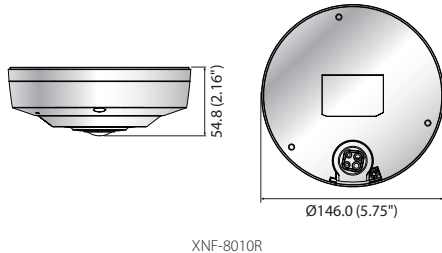

Dimensions

Unit : mm (inch)