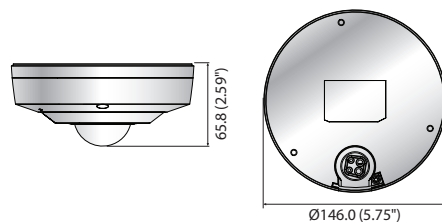

XNF-8010R

XNF-8010RV/8010RVM