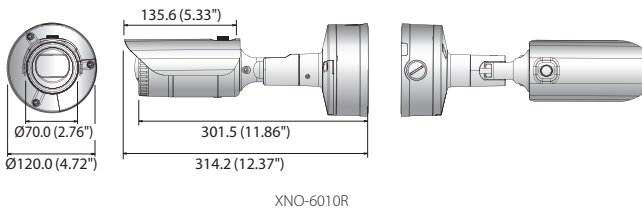

# XNO-6010R/6020R

2M Network IR Bullet Camera

XNO-6010R

XNO-6020R

## Key Features

- Max. 2megapixel (1920 x 1080) resolution
- Built-in 2.4mm fixed lens (XNO-6010R)  
4mm fixed lens (XNO-6020R)
- Max. 60fps@all resolutions (H.265/H.264)
- H.265, H.264, MJPEG codec supported, Multiple streaming
- Day & Night (ICR), WDR (150dB), Defog
- Loitering, Directional detection, Fog detection, Audio detection, Digital auto tracking, Sound classification, Heatmap, People counting, Queue management, Tampering
- Motion detection, Handover
- SD/SDHC/SDXC memory slot (Max. 512GB), PoE / 12V DC
- Hallway view, WiseStream II support
- 15m (XNO-6010R) / 30m (XNO-6020R), IP67/IP66, NEMA 4X, IK10
- LDC support (Lens Distortion Correction)

## Dimensions

Unit : mm (inch)

XNO-6010R

XNO-6020R