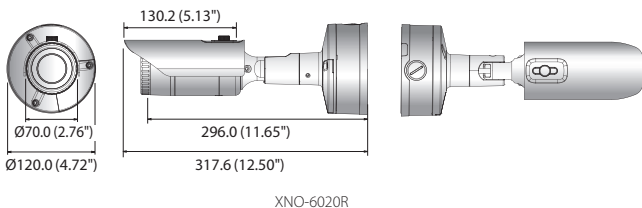

## Key Features

- Max. 2megapixel (1920 x 1080) resolution
- Built-in 2.4mm fixed lens (XNO-6010R)  
4mm fixed lens (XNO-6020R)
- Max. 60fps@all resolutions (H.265/H.264)
- H.265, H.264, MJPEG codec supported, Multiple streaming
- Day & Night (ICR), WDR (150dB), Defog
- Loitering, Directional detection, Fog detection, Audio detection, Digital auto tracking, Sound classification, Heatmap, People counting, Queue management, Tampering
- Motion detection, Handover
- SD/SDHC/SDXC memory slot (Max. 512GB), PoE / 12V DC
- Hallway view, WiseStream II support
- 15m (XNO-6010R) / 30m (XNO-6020R), IP67/IP66, NEMA 4X, IK10
- LDC support (Lens Distortion Correction)

## Dimensions

Unit : mm (inch)

XNO-6010R

XNO-6020R